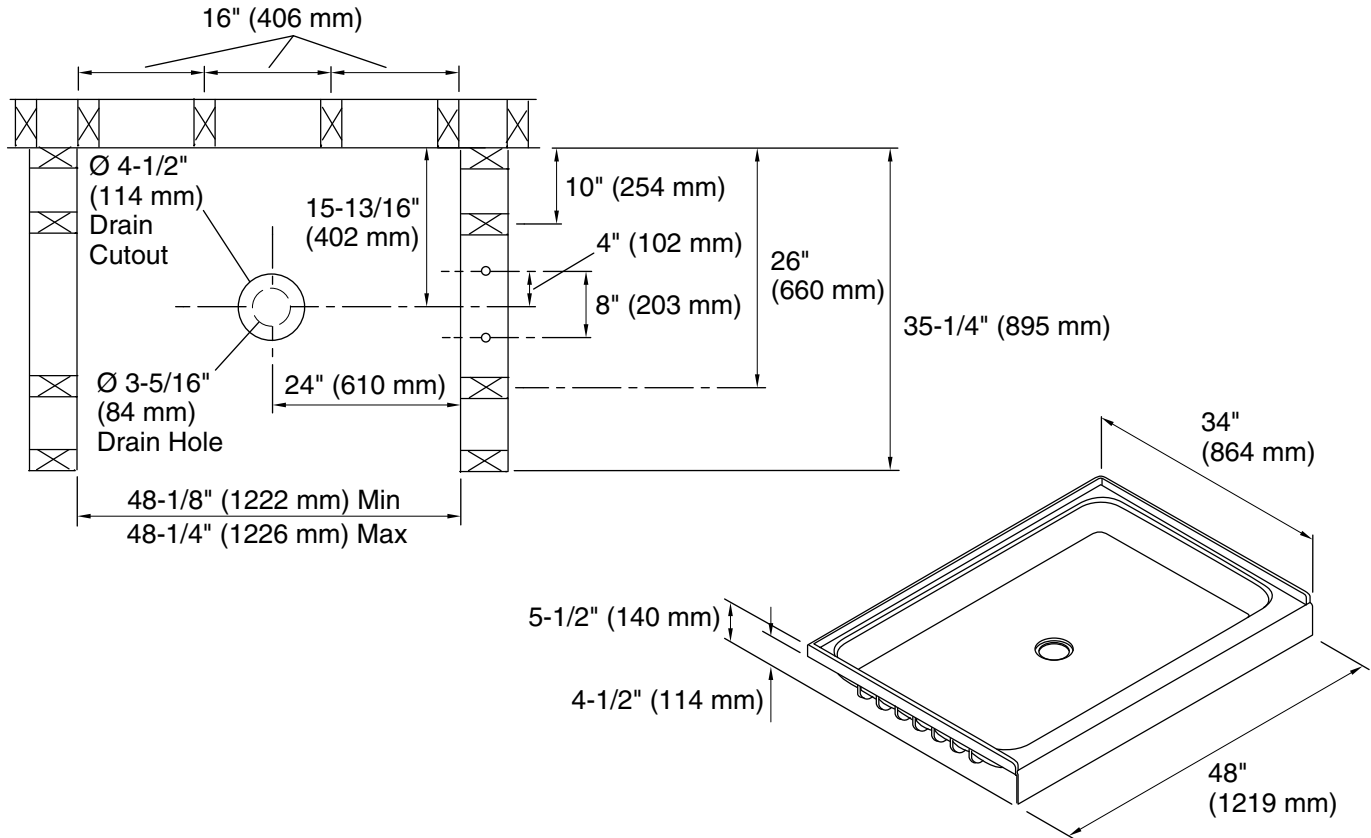

Ensemble™

48" x 34" shower base
72121100

Features

- 4-1/2" (114 mm) threshold.
- Durable high-gloss finish with molded-in textured floor.
- Center drain.
- Suitable for tile-down applications.

Material

- Made from solid Vikrell® material for strength, durability, and lasting beauty.

For the most current Specification Sheet, go to www.sterlingplumbing.com.

5-29-2021 21:33 - US/CA

Technical Information

All product dimensions are nominal.

Installation: Three-wall alcove

Drain location: Center