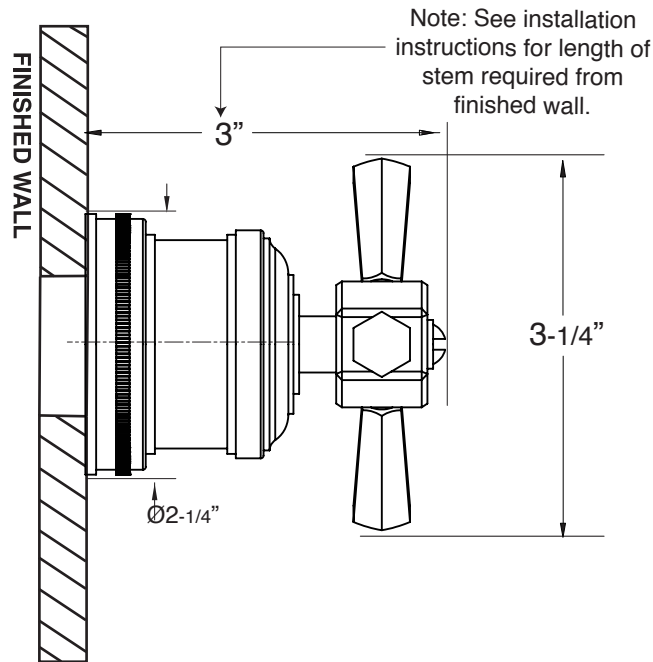

**Trim for Wall Valve**

1.005487T

*Trim Only*

**Regent X Handle**

**FEATURES:**

- All brass construction.
- Solid brass style handles.
- Available in all finishes. Warranty varies according to finish selection.
- Certified to meet or exceed the following codes and standards:  
ASME A112.18.1/CSAB 125.1-2012.

For this Euro style 20pt handle and trim, use with the following valves:

78.30.020 - 1/2" Volume Control - Replacement Cartridge: 18.30.036

78.30.023 - 3/4" Volume Control - Replacement Cartridge: 18.30.011