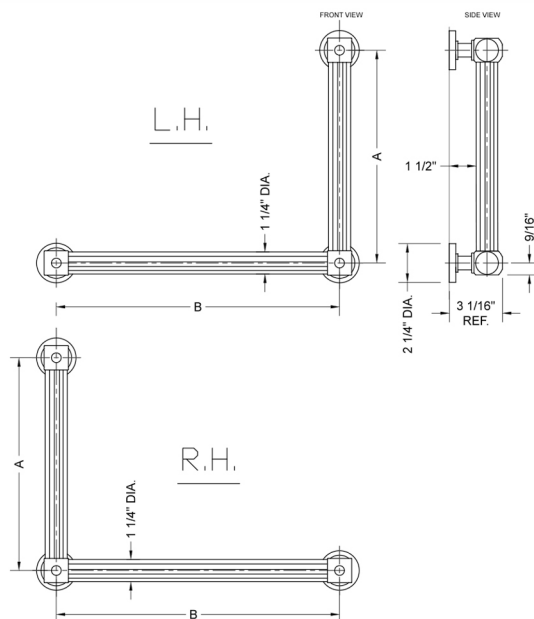

G71 32H x 32W 90° Grab Bar

Model #: **G71-32H-32W-**

FEATURES:

- ADA compliant when properly installed
- All brass construction, fully polished & plated
- All grab bars can be custom sized. Contact JACLO for pricing & availability
- Optional handshower sliders and toilet paper/wash cloth holders can be added only upon initial order
- Grab bars over 32" REQUIRE a middle post

SPECIFICATION DRAWING:

BRASS LUXURY GRAB BAR			
PART. #	DESCRIPTION	A H	B W
G71-12H-12W	CENTER TO CENTER	12"	12"
G71-12H-16W	CENTER TO CENTER	12"	16"
G71-12H-24W	CENTER TO CENTER	12"	24"
G71-12H-32W	CENTER TO CENTER	12"	32"
G71-16H-12W	CENTER TO CENTER	16"	12"
G71-16H-16W	CENTER TO CENTER	16"	16"
G71-16H-24W	CENTER TO CENTER	16"	24"
G71-16H-32W	CENTER TO CENTER	16"	32"
G71-24H-12W	CENTER TO CENTER	24"	12"
G71-24H-16W	CENTER TO CENTER	24"	16"
G71-24H-24W	CENTER TO CENTER	24"	24"
G71-24H-32W	CENTER TO CENTER	24"	32"
G71-32H-12W	CENTER TO CENTER	32"	12"
G71-32H-16W	CENTER TO CENTER	32"	16"
G71-32H-24W	CENTER TO CENTER	32"	24"
G71-32H-32W	CENTER TO CENTER	32"	32"