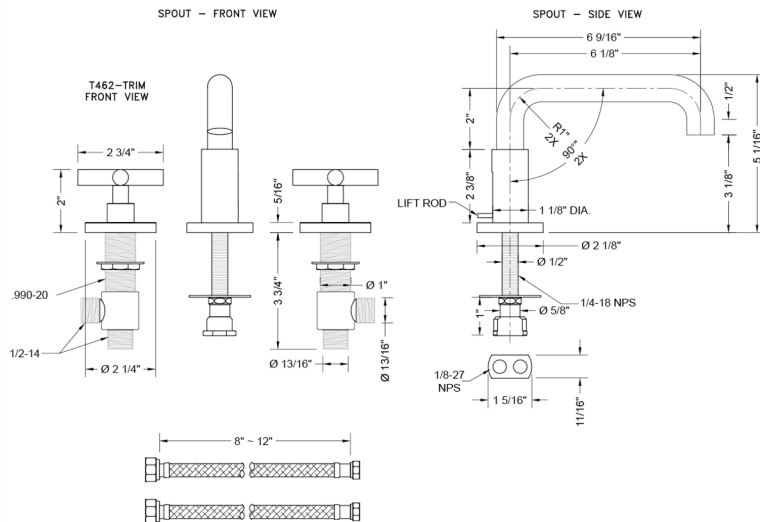

Downtown Contempo Faucet with Round Escutcheons & Contempo Slim Cross Handles -1.2 GPM

Model #: 8882-T462-1.2-

FEATURES:

- All brass 8" - 12" widespread faucet includes brass pop-up drain with overflow
- 1/4 turn ceramic valves
- Low Profile Swivel Spout (For Stationary Spout option, contact JACLO)
- Available Flow Rates: 1.5, 1.2 & 0.5 GPM. Additional flow rate (aerator) options available. Contact JACLO.
- 5 3/4" spout reach
- Spout Hole Size: 1 1/2" - 1 7/8"
- Valve Hole Size: 1 1/8" - 1 5/8"

SPECIFICATION DRAWING:

AVAILABLE HANDLES:

COMPLIANCES:

CEC

Complies with: ASME A112.18.1-2012/CSA B125.1-12