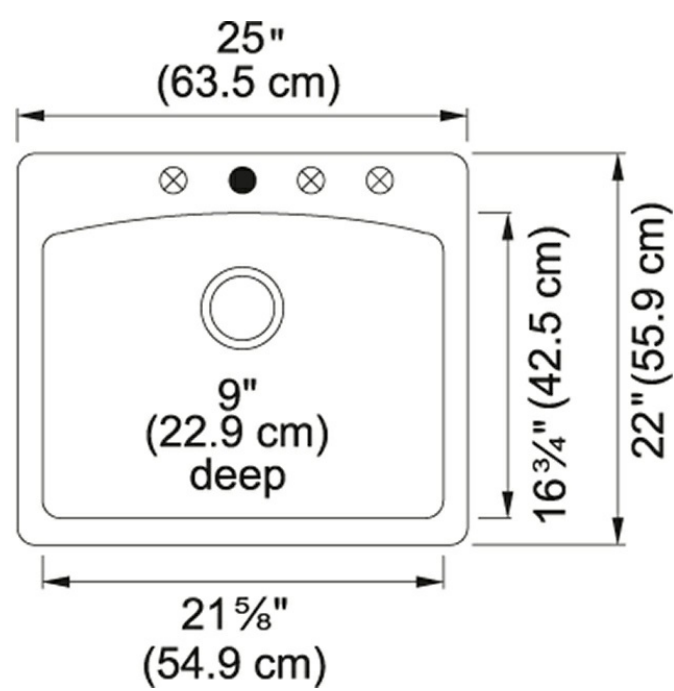

Product Picture

Technical Drawing

Product Dimensions

Length overall	22"
Width overall	25"
Depth Overall	9"
Length of large bowl	21 5/8"
Width of large bowl	16 3/4"
Depth of large bowl	9"
Minimum Cabinet Size	27"