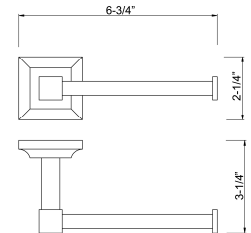

# STANTON ACCESSORIES

L: 2-1/4"  
W: 2-5/8"  
H: 2-1/4"

ARH108  
Stanton Robe Hook

L: 7-1/2"  
W: 2-3/4"  
H: 6-1/2"

ATR108  
Stanton Towel Ring

L: 26-1/4"  
W: 2-3/4"  
H: 2-1/4"

ATB108-24  
Stanton Towel Bar 24"

L: 6-3/4"  
W: 3-1/4"  
H: 2-1/4"

ATPH108  
Stanton Toilet Paper Holder

L: 20-3/8"  
W: 2-3/4"  
H: 2-1/4"

ATB108-18  
Stanton Towel Bar 18"

L: 20-3/8"  
W: 5-1/8"  
H: 2-1/4"

ADTB108-18  
Stanton Double Towel Bar 18"

L: 26-1/4"  
W: 5-1/8"  
H: 2-1/4"

ADTB108-24  
Stanton Double Towel Bar 24"

Dimensions and specifications subject to change without notice.