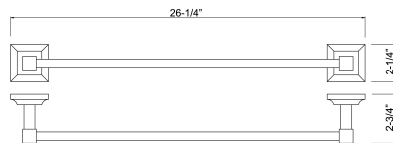

# STANTON ACCESSORIES

L: 2-1/4"  
W: 2-5/8"  
H: 2-1/4"

ARH108  
Stanton Robe Hook

L: 7-1/2"  
W: 2-3/4"  
H: 6-1/2"

ATR108  
Stanton Towel Ring

L: 26-1/4"  
W: 2-3/4"  
H: 2-1/4"

ATB108-24  
Stanton Towel Bar 24"

L: 6-3/4"  
W: 3-1/4"  
H: 2-1/4"

ATPH108  
Stanton Toilet Paper Holder

L: 20-3/8"  
W: 2-3/4"  
H: 2-1/4"

ATB108-18  
Stanton Towel Bar 18"

L: 20-3/8"  
W: 5-1/8"  
H: 2-1/4"

ADTB108-18  
Stanton Double Towel Bar 18"

L: 26-1/4"  
W: 5-1/8"  
H: 2-1/4"

ADTB108-24  
Stanton Double Towel Bar 24"

Dimensions and specifications subject to change without notice.