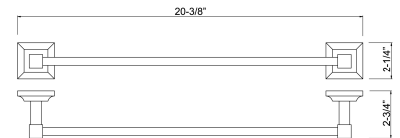

# STANTON ACCESSORIES

L: 2-1/4"  
W: 2-5/8"  
H: 2-1/4"

ARH108  
Stanton Robe Hook

L: 7-1/2"  
W: 2-3/4"  
H: 6-1/2"

ATR108  
Stanton Towel Ring

L: 26-1/4"  
W: 2-3/4"  
H: 2-1/4"

ATB108-24  
Stanton Towel Bar 24"

L: 6-3/4"  
W: 3-1/4"  
H: 2-1/4"

ATPH108  
Stanton Toilet Paper Holder

L: 20-3/8"  
W: 2-3/4"  
H: 2-1/4"

ATB108-18  
Stanton Towel Bar 18"

L: 20-3/8"  
W: 5-1/8"  
H: 2-1/4"

ADTB108-18  
Stanton Double Towel Bar 18"

L: 26-1/4"  
W: 5-1/8"  
H: 2-1/4"

ADTB108-24  
Stanton Double Towel Bar 24"

Dimensions and specifications subject to change without notice.