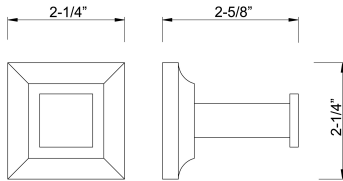

# STANTON ACCESSORIES

L: 2-1/4"  
W: 2-5/8"  
H: 2-1/4"

ARH108  
Stanton Robe Hook

L: 7-1/2"  
W: 2-3/4"  
H: 6-1/2"

ATR108  
Stanton Towel Ring

L: 26-1/4"  
W: 2-3/4"  
H: 2-1/4"

ATB108-24  
Stanton Towel Bar 24"

L: 6-3/4"  
W: 3-1/4"  
H: 2-1/4"

ATPH108  
Stanton Toilet Paper Holder

L: 20-3/8"  
W: 2-3/4"  
H: 2-1/4"

ATB108-18  
Stanton Towel Bar 18"

L: 20-3/8"  
W: 5-1/8"  
H: 2-1/4"

ADTB108-18  
Stanton Double Towel Bar 18"

L: 26-1/4"  
W: 5-1/8"  
H: 2-1/4"

ADTB108-24  
Stanton Double Towel Bar 24"

Dimensions and specifications subject to change without notice.