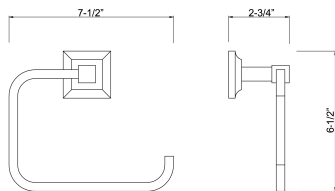

# STANTON ACCESSORIES

L: 2-1/4"  
W: 2-5/8"  
H: 2-1/4"

ARH108  
Stanton Robe Hook

L: 7-1/2"  
W: 2-3/4"  
H: 6-1/2"

ATR108  
Stanton Towel Ring

L: 26-1/4"  
W: 2-3/4"  
H: 2-1/4"

ATB108-24  
Stanton Towel Bar 24"

L: 6-3/4"  
W: 3-1/4"  
H: 2-1/4"

ATPH108  
Stanton Toilet Paper Holder

L: 20-3/8"  
W: 2-3/4"  
H: 2-1/4"

ATB108-18  
Stanton Towel Bar 18"

L: 20-3/8"  
W: 5-1/8"  
H: 2-1/4"

ADTB108-18  
Stanton Double Towel Bar 18"

L: 26-1/4"  
W: 5-1/8"  
H: 2-1/4"

ADTB108-24  
Stanton Double Towel Bar 24"

Dimensions and specifications subject to change without notice.