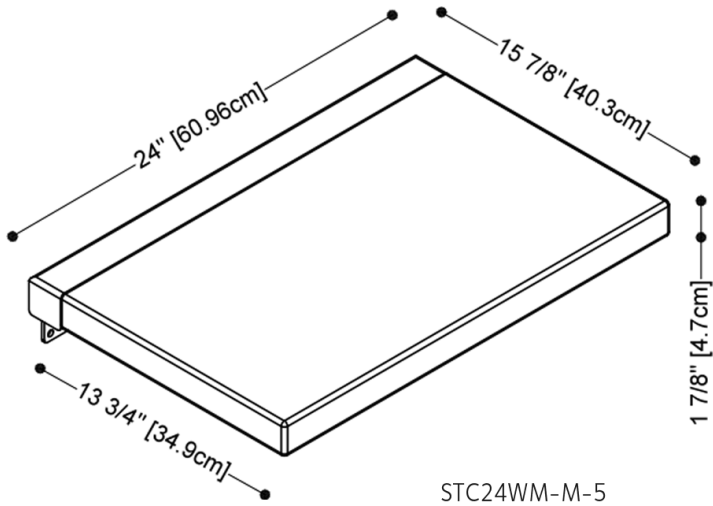

## FEATURES

- ADA-compliant
- Water-resistant
- Seat made of soft polyurethane foam
- Base made of stainless steel
- Weight rating: up to 400 lb/180 kg
- Made in Italy

## TECHNICAL DETAILS

- **Length:** 24"

side view, open

side view, closed

WETSTYLE cannot be held responsible for any technical errors and reserves the right to make revisions without notice. Approximate measurement. The manufacturer accepts 1/4" (6.35mm) variance.

### Model

- Cube Wall-mounted Shower Seat - 24" Width