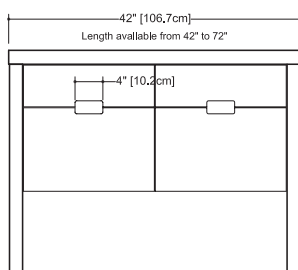

Furniture

Vanity F 124 – 4 drawers – 24” depth

length - inch 42 - 48¼ - 54 - 60¼ - 66 - 72
length - cm 107 - 122.6 - 137 - 153 - 167 - 183

front view

finishes and colors

oak

natural
wenge
white
black
stone harbour grey
coffee bean
smoked

walnut

natural
natural no calico
chocolate

premium wood

torrified eucalyptus
mozambique

- Top part perimeter and all exposed edges of console are made of solid wood 1/8" thick
- Other surfaces are in all natural wood veneer
- AWI rated level 5 marine grade finish for moisture resistance and durability (industry's highest finishing class)
- Solid maple dovetailed drawers
- Adjustable legs
- Recessed handles

**For lavatory combinations
match only with rear drain vessel sink**

WETSTYLE cannot be held responsible for any technical errors and reserves the right to make revisions without notice.

Approximate measurement.
The manufacturer accepts 1/4" (6.35mm) variance.

www.WETSTYLE.COM - Montreal - Canada
Tel. 1 888.536.9001 - service@wetstyle.com