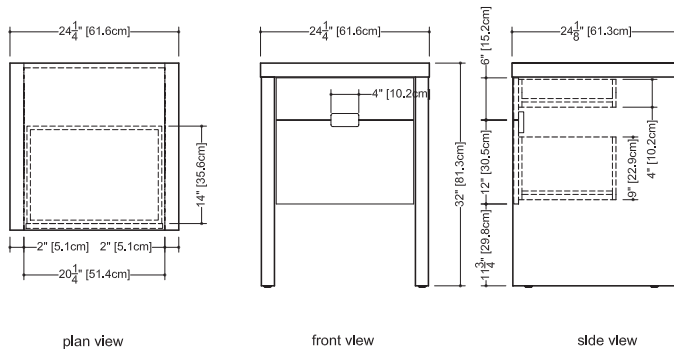

Approximate measurement.
The manufacturer accepts 1/4" (6.35mm) variance.

www.WETSTYLE.COM - Montreal - Canada
Tel. 1 888.536.9001 - service@wetstyle.com

Furniture

Vanity F 120 – 4 drawers – 20” depth

length - inch 42 - 48¼ - 54 - 60¼ - 66 - 72
 length - cm 107 - 122.6 - 137 - 153 - 167 - 183

Approximate measurement.
 The manufacturer accepts 1/4" (6.35mm) variance.

www.WETSTYLE.COM - Montreal - Canada
 Tel. 1 888.536.9001 - service@wetstyle.com

Furniture

Vanity F 124 – 2 drawers – 24” depth

length - inch 24¼ - 30 - 36¼ length - cm 61.6 - 76 - 92