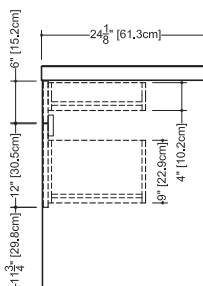

side view

finishes and colors

oak

natural
wenge
white
black
stone harbour grey
coffee bean
smoked

walnut

natural
natural no calico
chocolate

premium wood

torrified eucalyptus
mozambique

- Top part perimeter and all exposed edges of console are made of solid wood 1/8" thick
- Other surfaces are in all natural wood veneer
- AWI rated level 5 marine grade finish for moisture resistance and durability (industry's highest finishing class)
- Solid maple dovetailed drawers
- Adjustable legs
- Recessed handles

**For lavatory combinations
match only with rear drain vessel sink**

WETSTYLE cannot be held responsible for any technical errors and reserves the right to make revisions without notice.

Approximate measurement.
The manufacturer accepts 1/4" (6.35mm) variance.

www.WETSTYLE.COM - Montreal - Canada
Tel. 1 888.536.9001 - service@wetstyle.com