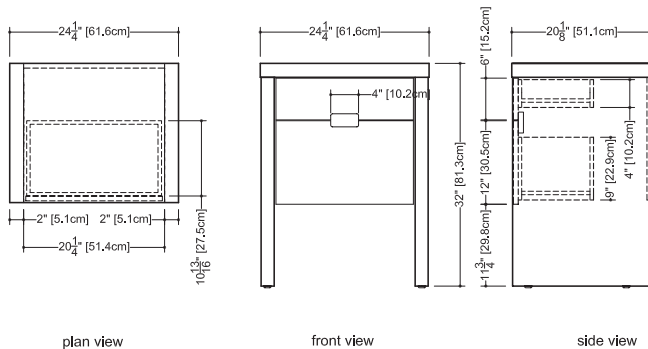

Furniture

Vanity F 120 – 2 drawers – 20” depth

length - inch 24¼ - 30 - 36¼ length - cm 61.6 - 76 - 92

finishes and colors

oak

natural
wenge
white
black
stone harbour grey
coffee bean
smoked

walnut

natural
natural no calico
chocolate

Approximate measurement.
The manufacturer accepts 1/4" (6.35mm) variance.

www.WETSTYLE.COM - Montreal - Canada
Tel. 1 888.536.9001 - service@wetstyle.com

Furniture

Vanity F 120 – 4 drawers – 20” depth

length - inch 42 - 48¼ - 54 - 60¼ - 66 - 72
 length - cm 107 - 122.6 - 137 - 153 - 167 - 183

Approximate measurement.
 The manufacturer accepts 1/4" (6.35mm) variance.

www.WETSTYLE.COM - Montreal - Canada
 Tel. 1 888.536.9001 - service@wetstyle.com

Furniture

Vanity F 124 – 2 drawers – 24” depth

length - inch 24¼ - 30 - 36¼ length - cm 61.6 - 76 - 92

**For lavatory combinations
 match only with rear drain vessel sink**

WETSTYLE cannot be held responsible for any technical errors and reserves the right to make revisions without notice.

Approximate measurement.
 The manufacturer accepts 1/4" (6.35mm) variance.