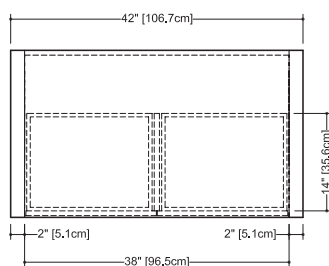

Approximate measurement.
The manufacturer accepts 1/4" (6.35mm) variance.

www.WETSTYLE.COM - Montreal - Canada
Tel. 1 888.536.9001 - service@wetstyle.com

Furniture

Vanity F 120 – 4 drawers – 20” depth

length - inch 42 - 48¼ - 54 - 60¼ - 66 - 72
 length - cm 107 - 122.6 - 137 - 153 - 167 - 183

Approximate measurement.
 The manufacturer accepts 1/4" (6.35mm) variance.

www.WETSTYLE.COM - Montreal - Canada
 Tel. 1 888.536.9001 - service@wetstyle.com

Furniture

Vanity F 124 – 2 drawers – 24” depth

length - inch 24¼ - 30 - 36¼ length - cm 61.6 - 76 - 92

**For lavatory combinations
match only with rear drain vessel sink**

WETSTYLE cannot be held responsible for any technical errors and reserves the right to make revisions without notice.

Approximate measurement.
The manufacturer accepts ¼" (6.35mm) variance.

www.WETSTYLE.COM - Montreal - Canada
Tel. 1 888.536.9001 - service@wetstyle.com

Furniture

Vanity F 124 – 4 drawers – 24” depth

length - inch 42 - 48¼ - 54 - 60¼ - 66 - 72
 length - cm 107 - 122.6 - 137 - 153 - 167 - 183