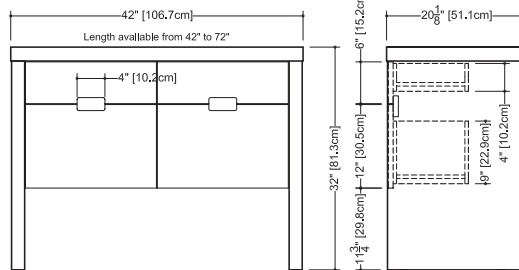

front view

side view

finishes and colors

oak

natural
wenge
white
black
stone harbour grey
coffee bean
smoked

walnut

natural
natural no calico
chocolate

premium wood

torrified eucalyptus
mozambique

- Top part perimeter and all exposed edges of console are made of solid wood 1/8" thick
- Other surfaces are in all natural wood veneer
- AWI rated level 5 marine grade finish for moisture resistance and durability (industry's highest finishing class)
- Solid maple dovetailed drawers
- Adjustable legs
- Recessed handles

**For vessel sink or Cube Metro lavatory combinations
match only with rear drain lavatory**

WETSTYLE cannot be held responsible for any technical errors and reserves the right to make revisions without notice.

Approximate measurement.
The manufacturer accepts 1/4" (6.35mm) variance.

www.WETSTYLE.COM - Montreal - Canada
Tel. 1 888.536.9001 - service@wetstyle.com