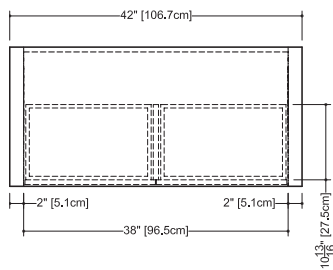

Approximate measurement.
The manufacturer accepts 1/4" (6.35mm) variance.

www.WETSTYLE.COM - Montreal - Canada
Tel. 1 888.536.9001 - service@wetstyle.com

Furniture

Vanity F 120 – 4 drawers – 20” depth

length - inch 42 - 48¼ - 54 - 60¼ - 66 - 72
 length - cm 107 - 122.6 - 137 - 153 - 167 - 183

Approximate measurement.
 The manufacturer accepts 1/4" (6.35mm) variance.

www.WETSTYLE.COM - Montreal - Canada
 Tel. 1 888.536.9001 - service@wetstyle.com

Furniture

Vanity F 124 – 2 drawers – 24” depth

length - inch 24¼ - 30 - 36¼ length - cm 61.6 - 76 - 92