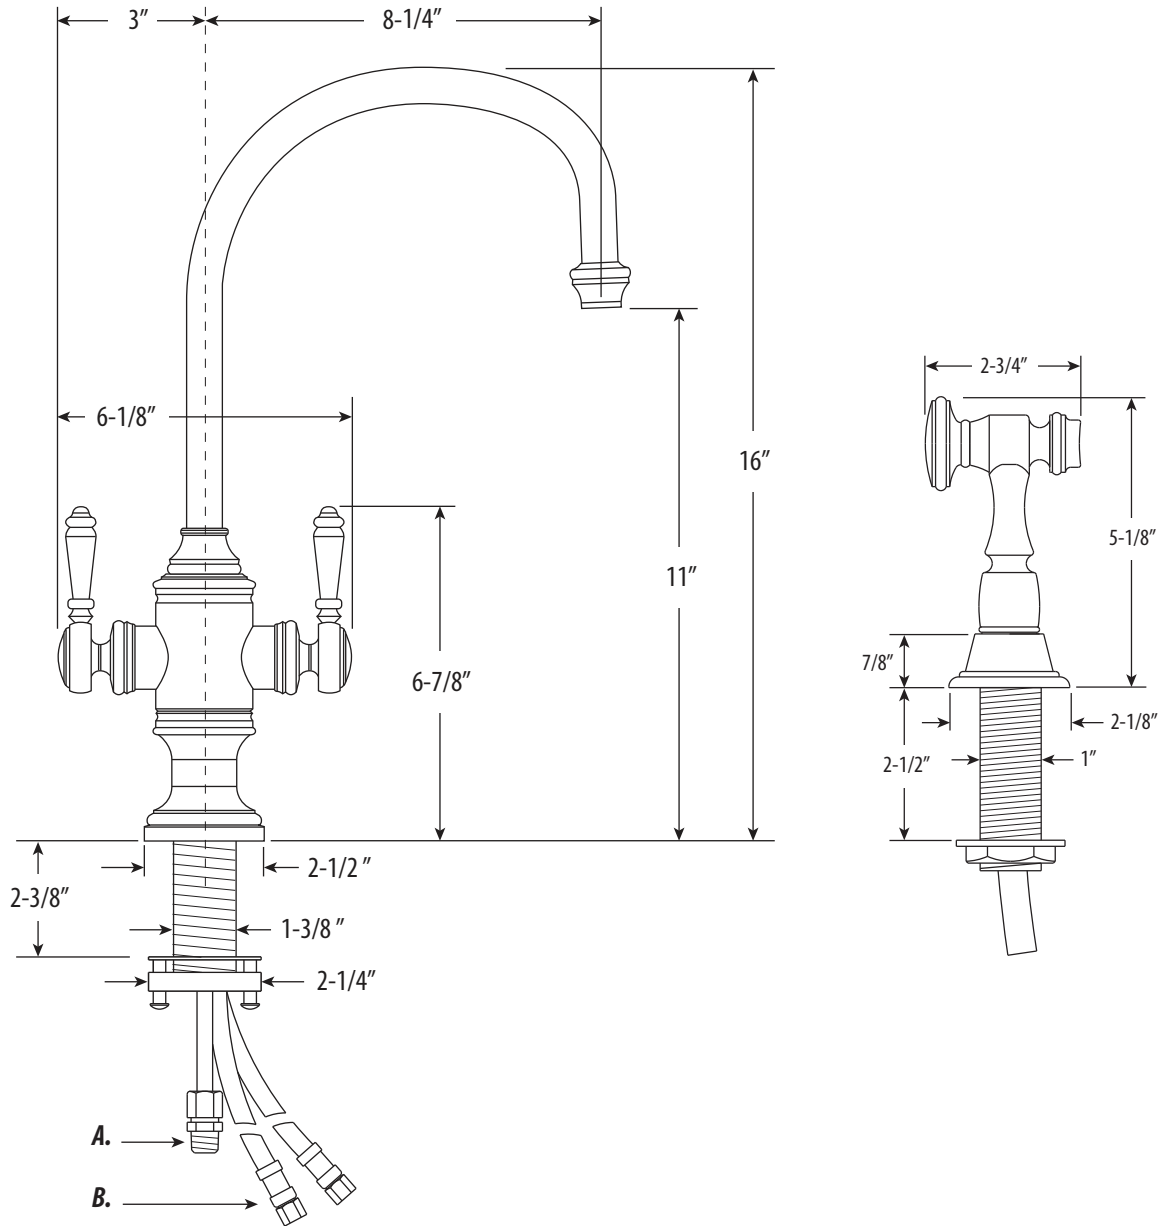

HAMPTON TWO HANDLE KITCHEN FAUCET / W SIDE SPRAY

8030-1

- MAX COUNTER THICKNESS 2-3/8"
- MINIMUM INSTALL HOLE SIZE 1-1/2"

- A. Side Spray Connection with 1/4" NPT Pipe Fitting
- B. Supply Hoses - 20" Long with 3/8" Compression Fittings

DIMENSIONS MAY VARY AND ARE SUBJECT TO CHANGE. NO RESPONSIBILITY IS ASSUMED FOR USE OF SUPERCEDED OR VOIDED DATA