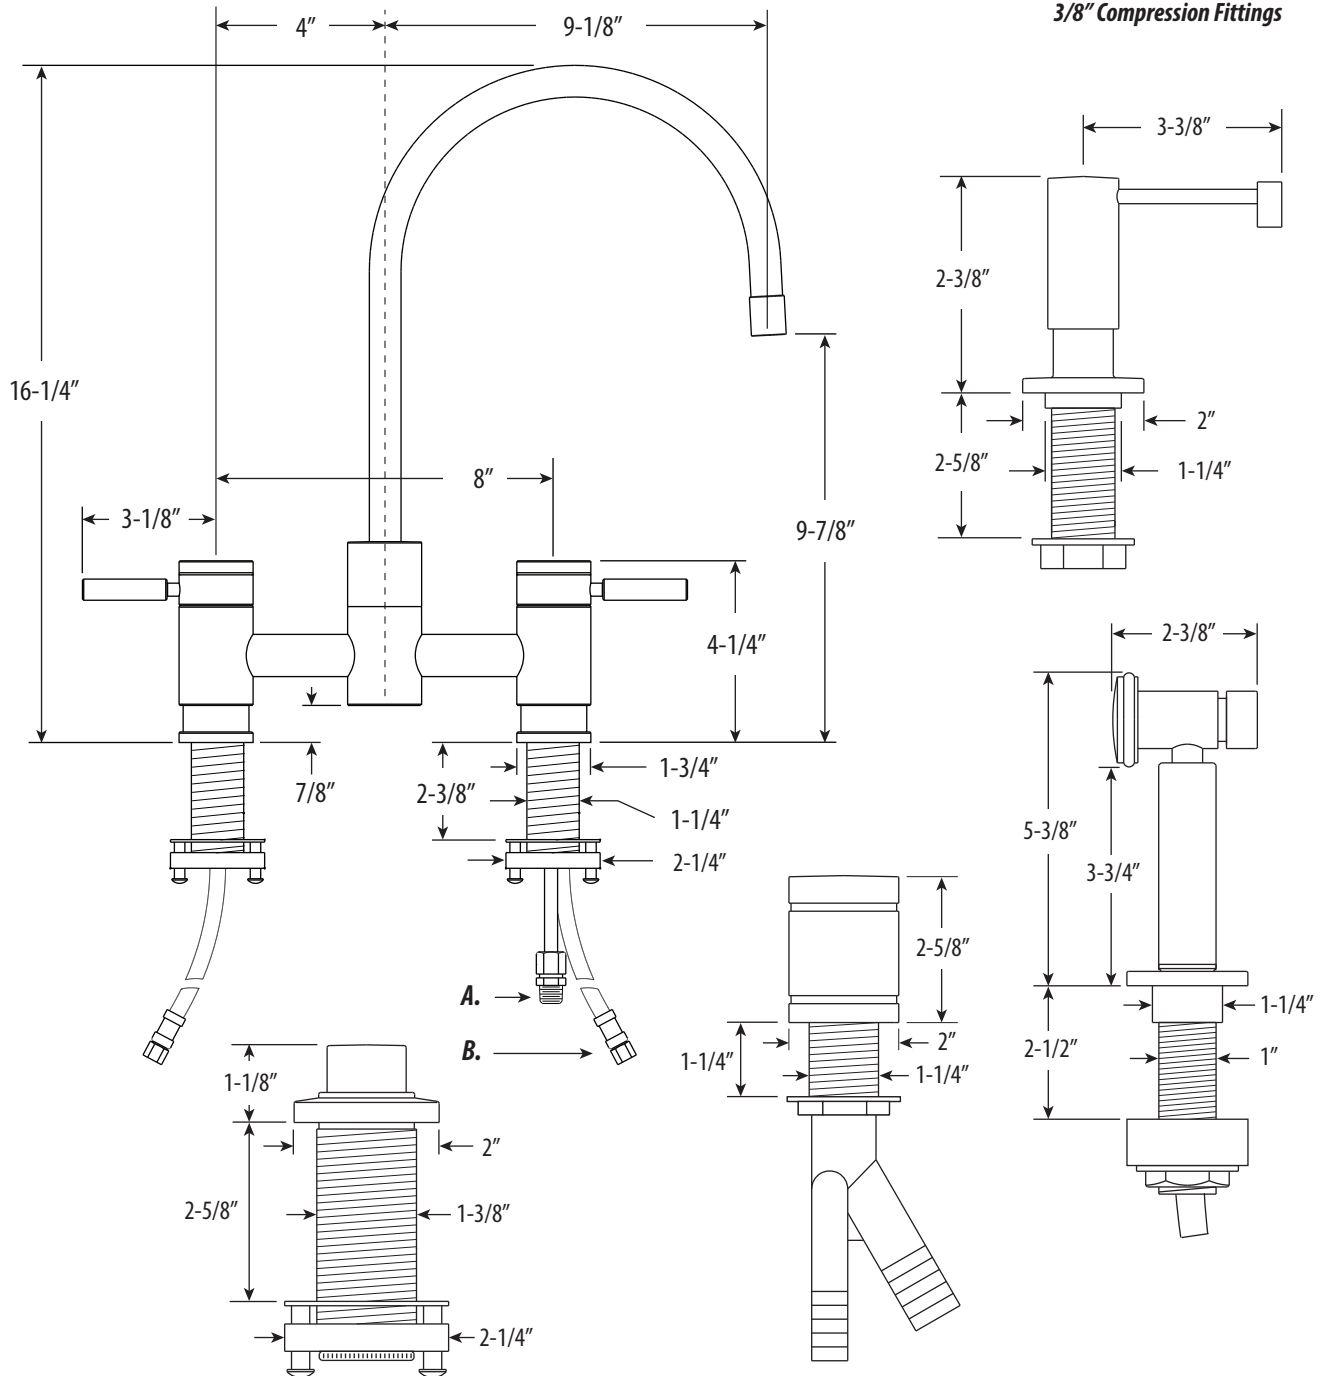

## PARCHE BRIDGE FAUCET / 4PC. SUITE

# 7800-4

- MAX COUNTER THICKNESS 2-3/8"
- MINIMUM INSTALL HOLE SIZE 1-3/8"

DIMENSIONS MAY VARY AND ARE SUBJECT TO CHANGE. NO RESPONSIBILITY IS ASSUMED FOR USE OF SUPERCEDED OR VOIDED DATA