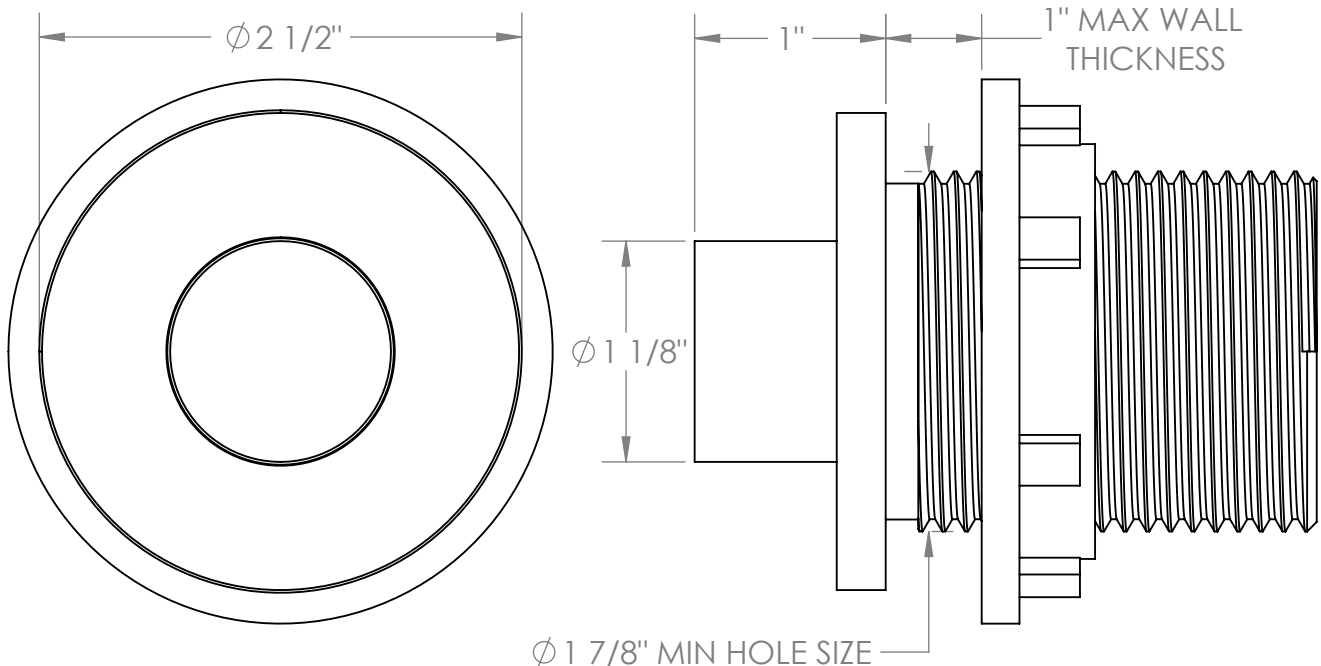

## FPB100

Pneumatic Flush Push Button

Compatible with Geberit 111.012.00.1, 111.018.00.1, 111.335.00.5,  
and 111.902.00.5 wall carriers

Includes Mounting Kit

Meets the applicable requirements of ASME A112.18.1-2005/CSA B125.1-05, entitled "Plumbing Supply Fittings"