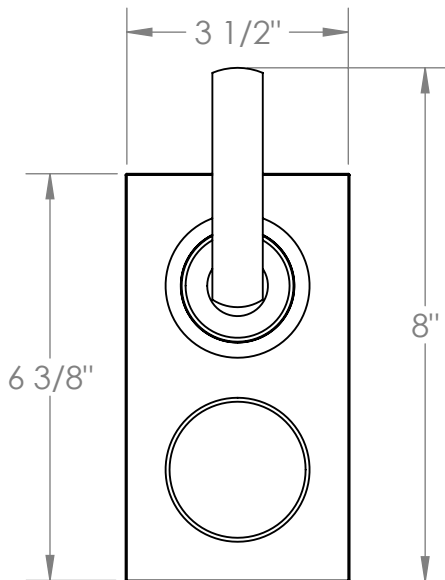

64-T25-BR4

Wall Mounted Shower Trim with built-in control
For use with SS-TH60 or SS-TH70 concealed rough

Meets the applicable requirements of ASME A112.18.1-2005/CSA B125.1-05, entitled "Plumbing Supply Fittings"