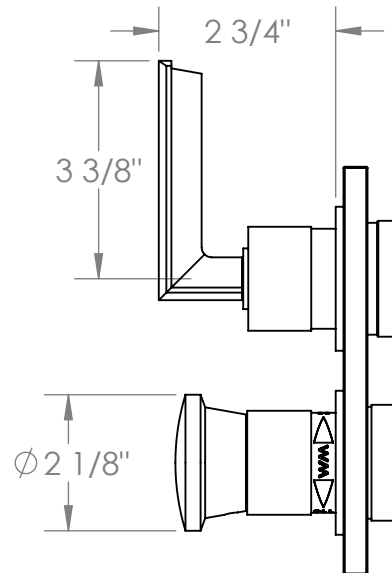

64-T25-BR4

Wall Mounted Shower Trim with built-in control
For use with SS-TH60 or SS-TH70 concealed rough

Meets the applicable requirements of ASME A112.18.1-2005/CSA B125.1-05, entitled "Plumbing Supply Fittings"