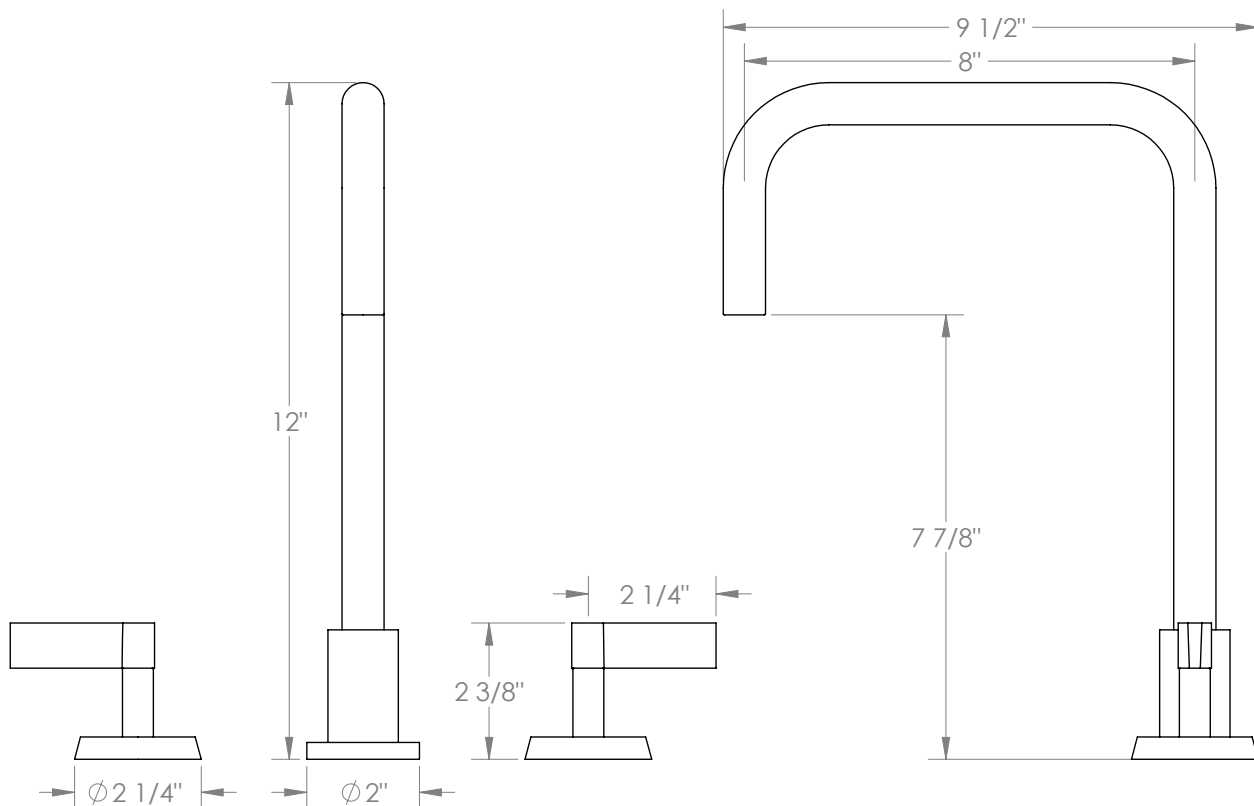

WATERMARK

BROOKLYN, NEW YORK

Blue
37-7-BL2

Deck Mounted, Two Handle Faucet

- Fits Deck Up To 3" Thick
- Recommended Mounting Hole: 1-3/8"
- All Lead-Free Brass Construction
- Flow Rate: 1.75 GPM
- 1/4 Turn Ceramic Cartridge
- 360° Rotating Spout
- Professional Installation Required

Available in all finishes shown on the [Watermark Designs website](#)

Meets the applicable requirements of ASME A112.18.1-2005/CSA B125.1-05, entitled "Plumbing Supply Fittings".

Watermark Designs reserves the right to make revisions without notice to produce specifications. All product dimensions are nominal.