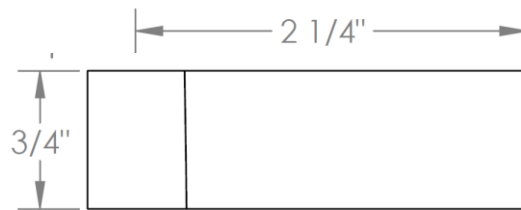

DD2 – ASTAIRE