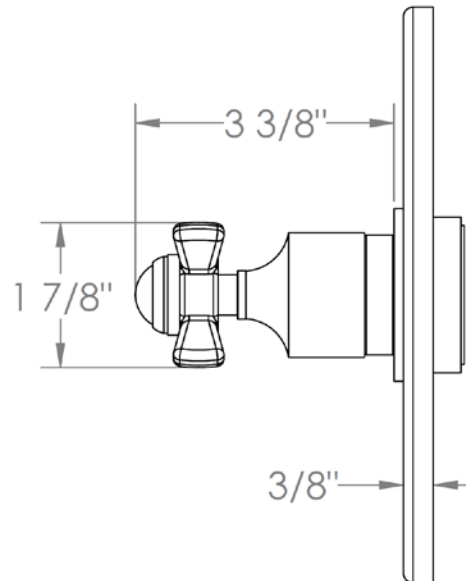

**34-T10-S1**

Wall Mounted Thermostatic Shower Trim  
For use with SS-TH1000 or SS-TH3000 rough