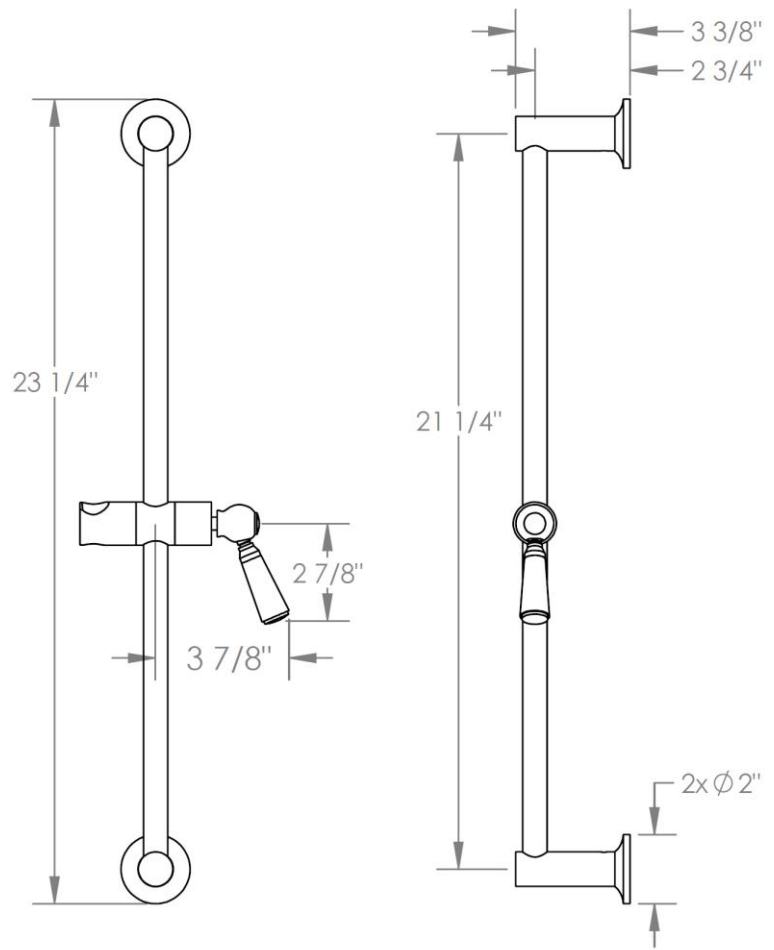

34-6524-H4
Positioning Shower Bar for Haley Collection

WATERMARK DESIGNS 10/1/2018