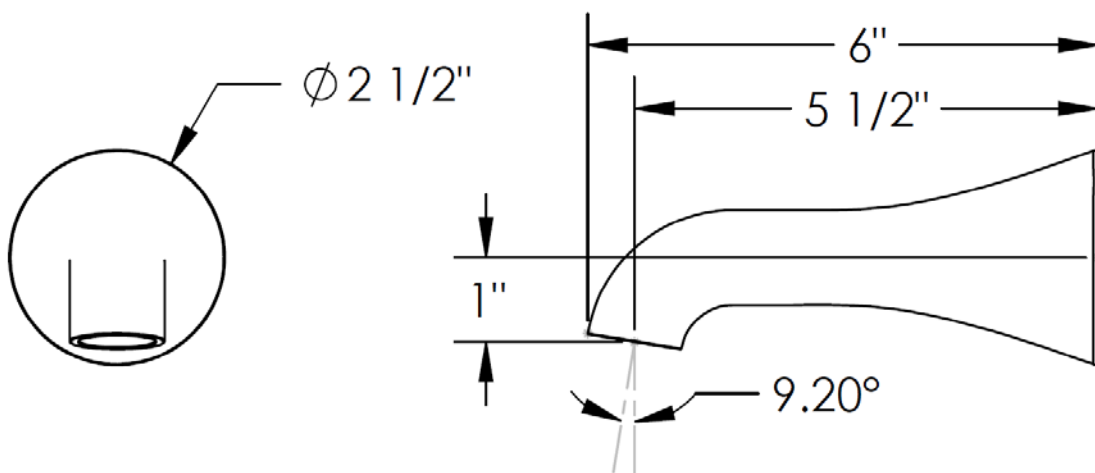

313-WBS
Wall Mounted Bath Spout

Meets the applicable requirements of ASME A112.18.1-2005/CSA B125.1-05, entitled "Plumbing Supply Fittings"

WATERMARK DESIGNS 2/13/2018

350 Dewitt Ave Brooklyn NY 11207 USA T 718 257 2800 F 718 257 2144 info@watermark-designs.com