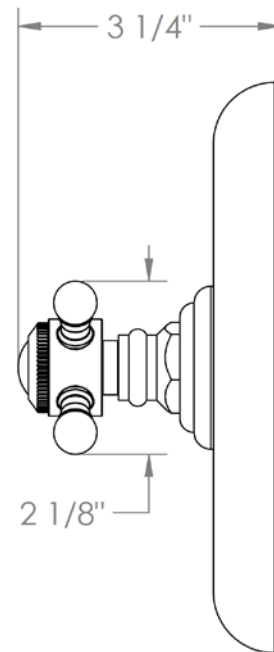

**312-P80-V**

Trim Kit for Pressure Balance Valve  
For use with SS-PB75 concealed rough

**WATERMARK** DESIGNS 7/9/2018