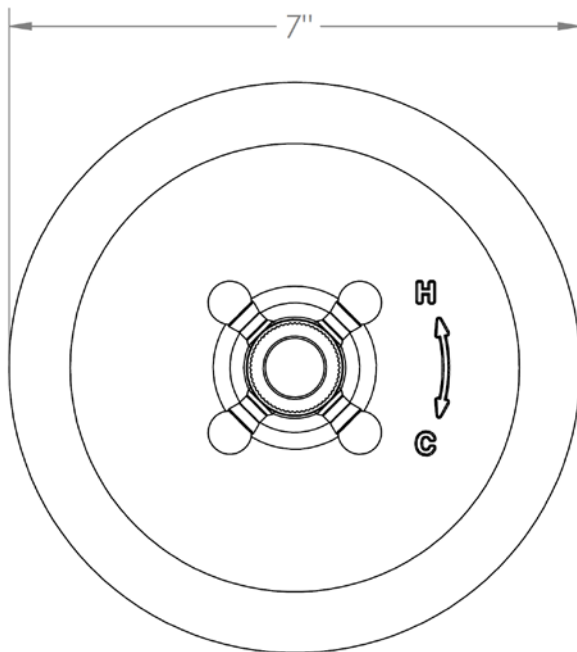

**312-P80-V**

Trim Kit for Pressure Balance Valve  
For use with SS-PB75 concealed rough

**WATERMARK** DESIGNS 7/9/2018