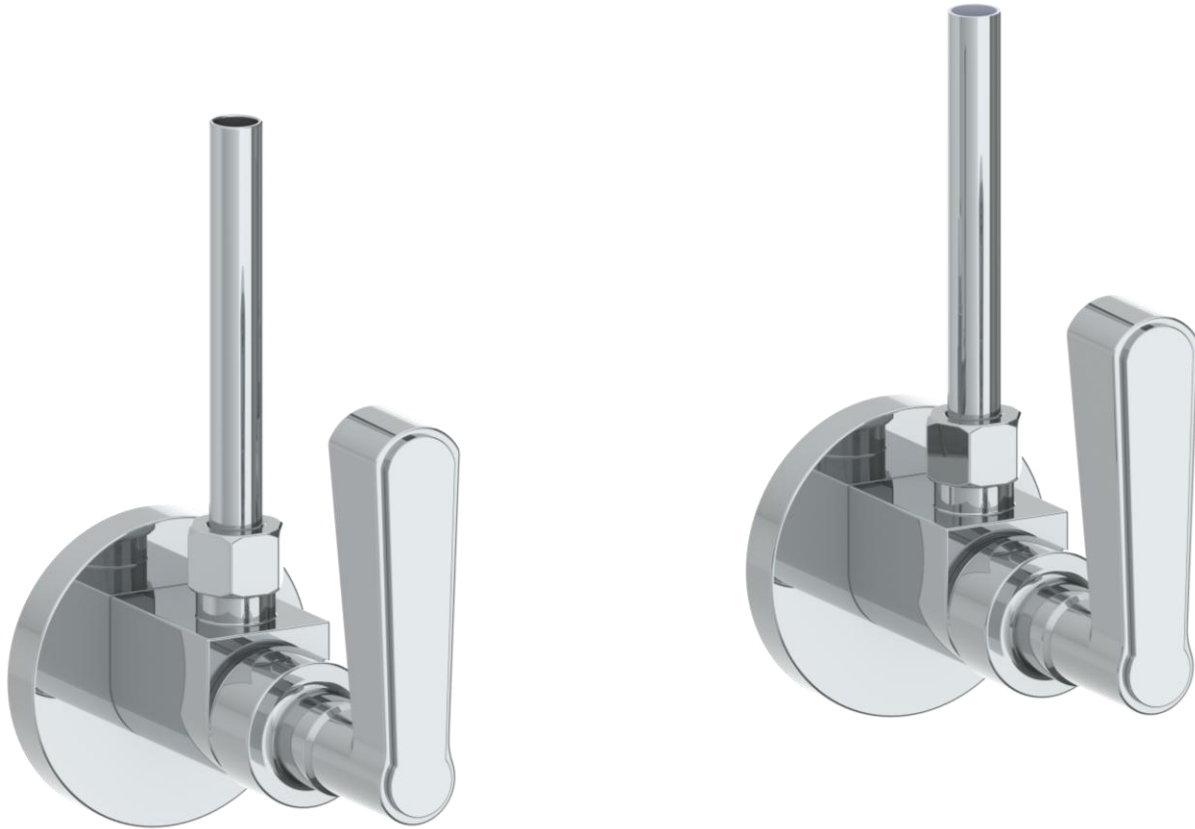

**29-MAS2-\_\_**  
Lavatory Angle Stop Kit  
1/2" IPS x 3/8" OD Compression

HANDLE TRIM OPTIONS

TR14 - BEEKMAN

TR15 - GOTHAM