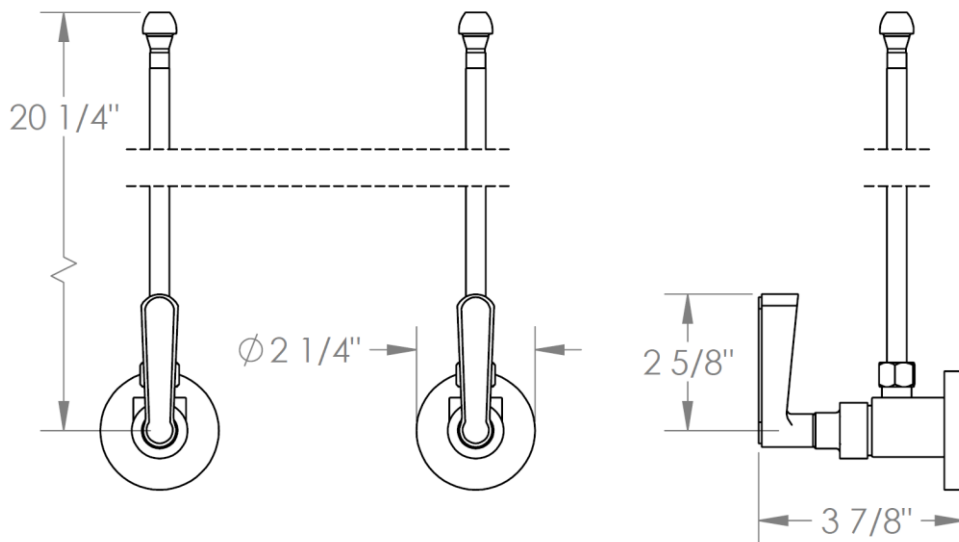

**29-MAS2-\_\_**  
Lavatory Angle Stop Kit  
1/2" IPS x 3/8" OD Compression

HANDLE TRIM OPTIONS

TR14 - BEEKMAN

TR15 - GOTHAM