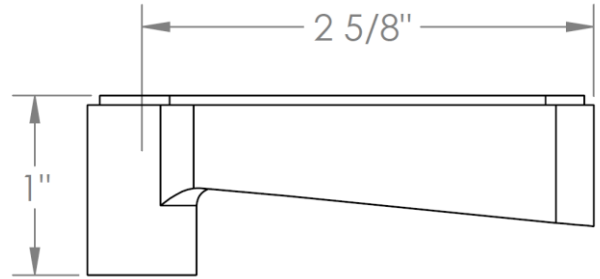

**29-MAS2-\_\_**  
Lavatory Angle Stop Kit  
1/2" IPS x 3/8" OD Compression

HANDLE TRIM OPTIONS

TR14 - BEEKMAN

TR15 - GOTHAM