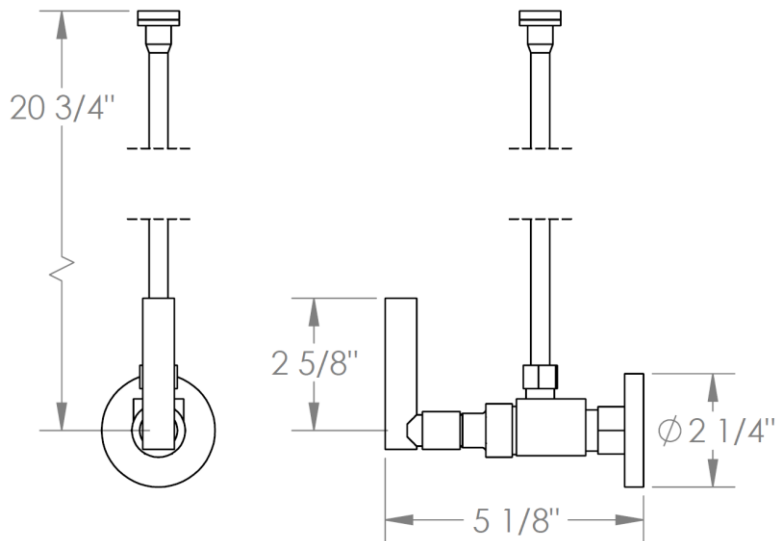

**27-MAS5-CL14**

Toilet Angle Stop Kit

1/2" Compression x 3/8" OD Compression

**WATERMARK DESIGNS 1/31/2019**

350 Dewitt Ave Brooklyn NY 11207 USA T 718 257 2800 F 718 257 2144 info@watermark-designs.com