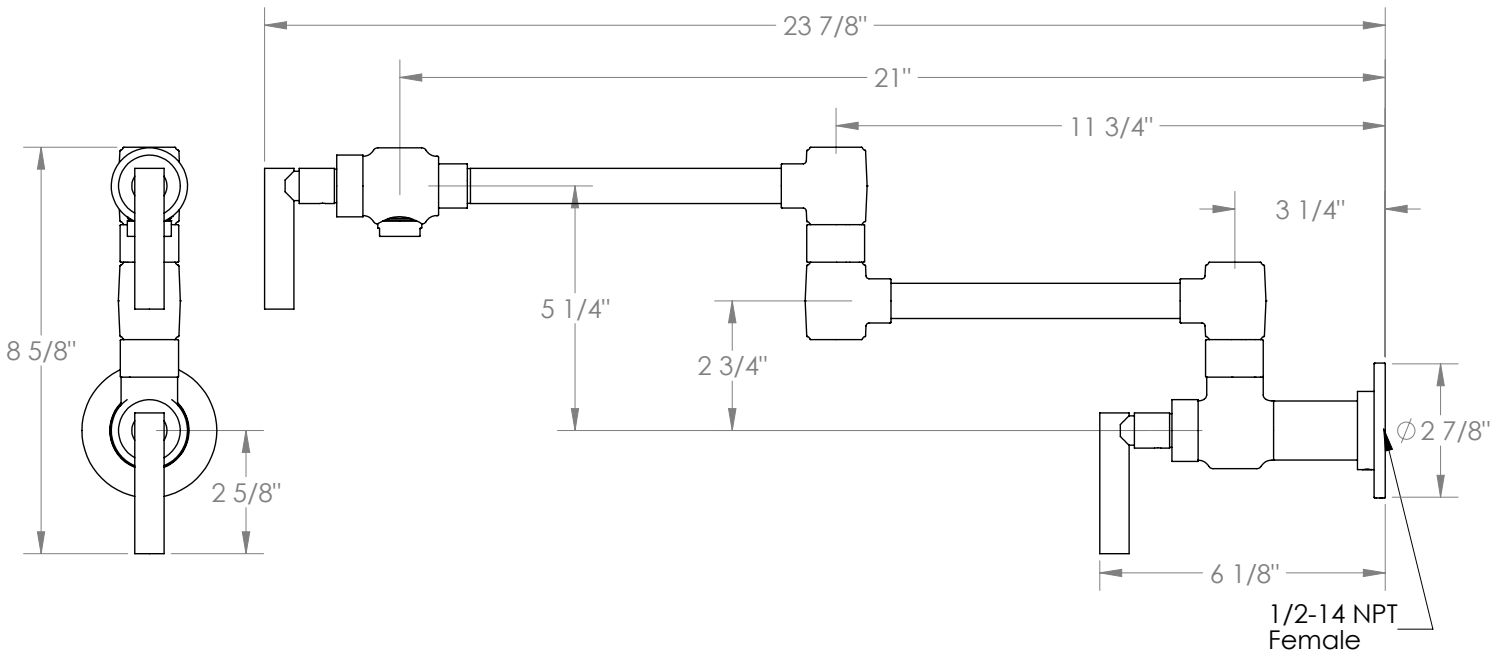

WATERMARK

BROOKLYN, NEW YORK

Sense

27-7.8-CL14

Wall Mounted Pot Filler

- 1/2"-14 NPT Female Wall Connection
- Recommended Wall Hole: 1"
- All Lead-Free Brass Construction
- Flow Rate: 7.5 GPM
- 1/4 Turn Ceramic Cartridge
- Use With Cold Water Only
- 360° Rotating Spout
- Professional Installation Required

Available in all finishes shown on the [Watermark Designs website](#)

Meets the applicable requirements of ASME A112.18.1-2005/CSA B125.1-05, entitled "Plumbing Supply Fittings".

Watermark Designs reserves the right to make revisions without notice to produce specifications. All product dimensions are nominal.