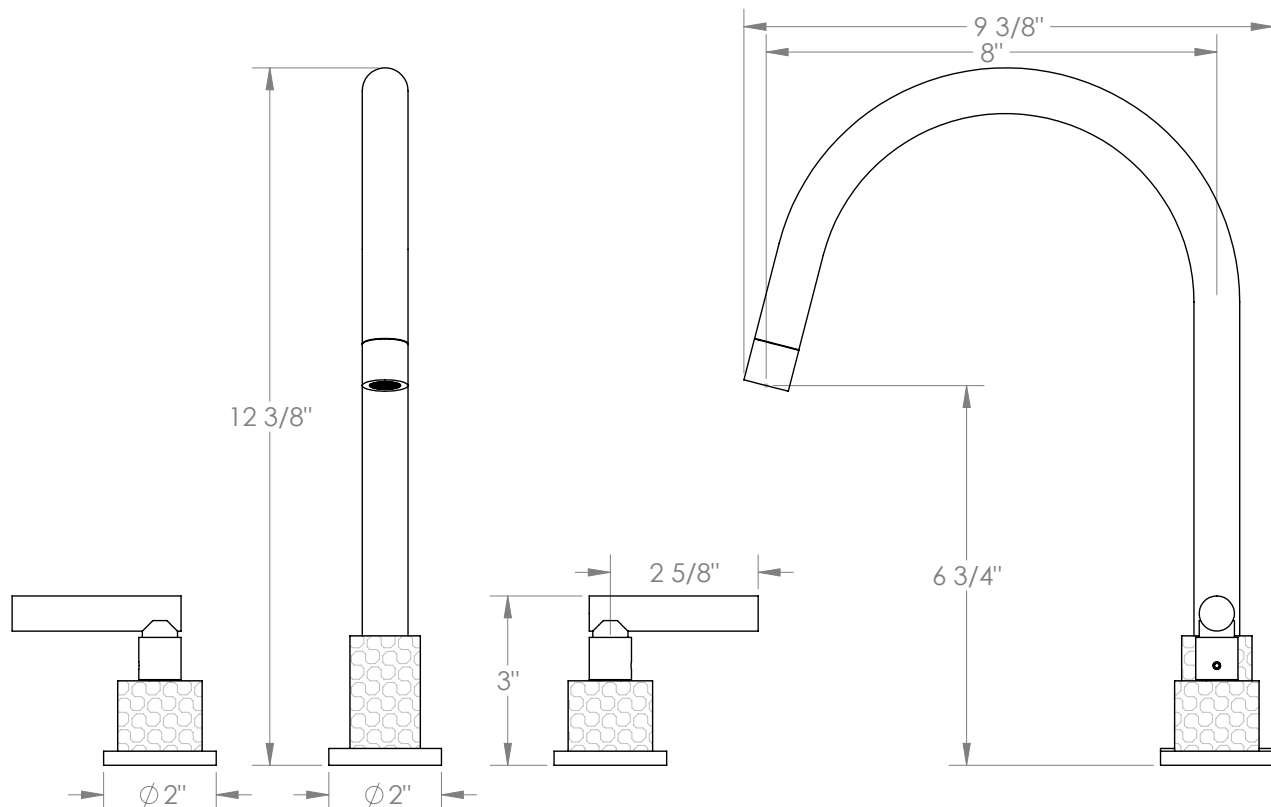

WATERMARK

BROOKLYN, NEW YORK

Sense 27-7-CL14

Deck Mounted, Two Handle Faucet

- Fits Deck Up To 3" Thick
- Recommended Mounting Hole: 1-3/8"
- All Lead-Free Brass Construction
- Flow Rate: 1.75 GPM
- 1/4 Turn Ceramic Cartridge
- 360° Rotating Spout
- Professional Installation Required

Available in all finishes shown on the [Watermark Designs website](#)

Meets the applicable requirements of ASME A112.18.1-2005/CSA B125.1-05, entitled "Plumbing Supply Fittings".

Watermark Designs reserves the right to make revisions without notice to produce specifications. All product dimensions are nominal.