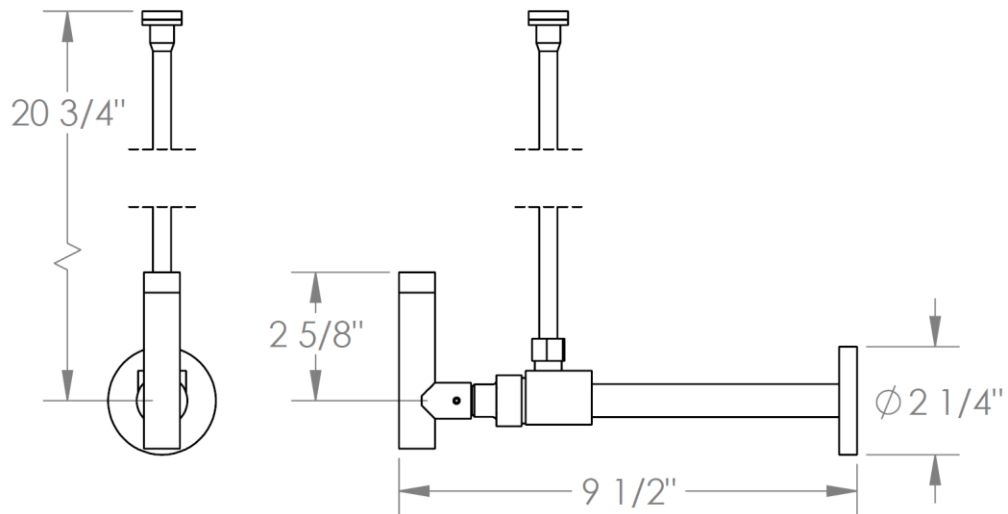

25-MAS7-IN14

Toilet Angle Stop Kit

1/2" Sweat x 3/8" OD Compression

WATERMARK DESIGNS 1/30/2019

350 Dewitt Ave Brooklyn NY 11207 USA T 718 257 2800 F 718 257 2144 info@watermark-designs.com