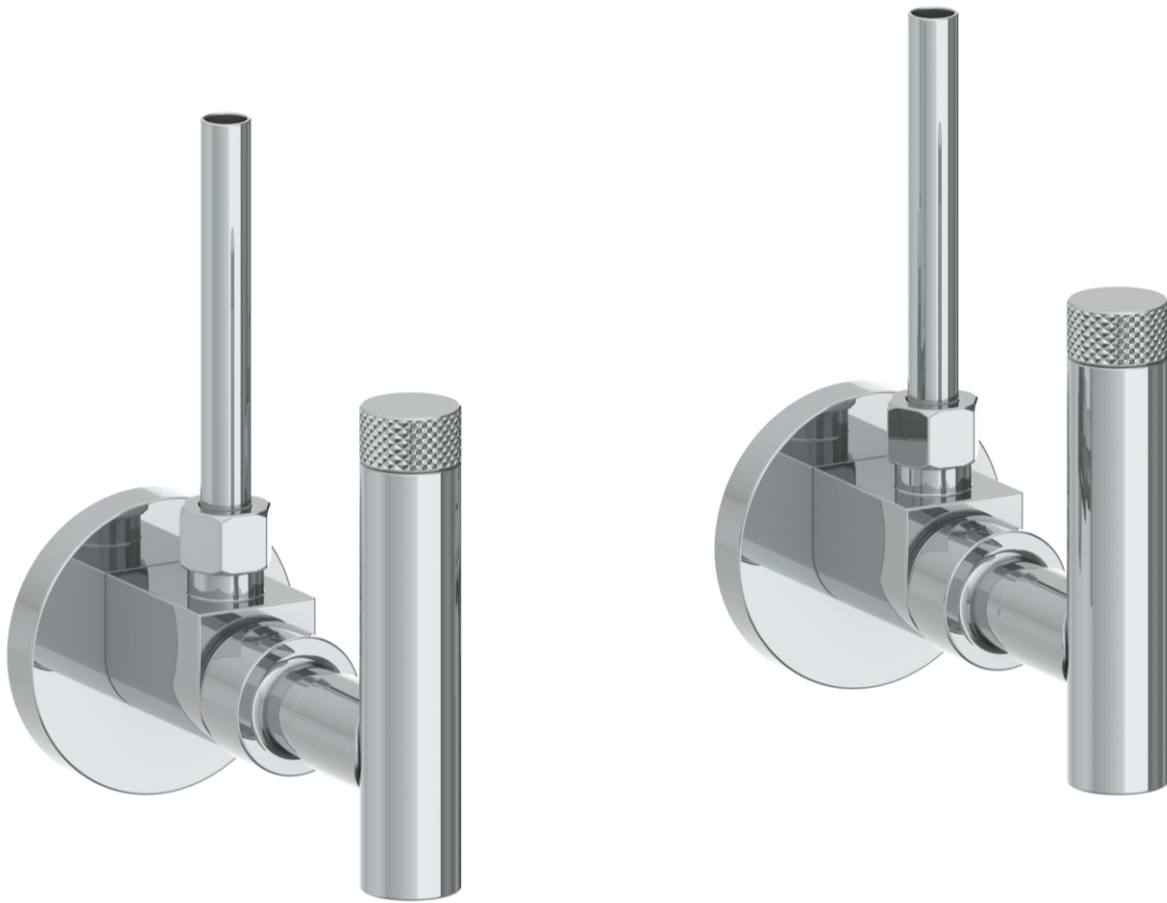

25-MAS2-IN14

Lavatory Angle Stop Kit

1/2" IPS x 3/8" OD Compression

WATERMARK DESIGNS 1/29/2019

350 Dewitt Ave Brooklyn NY 11207 USA T 718 257 2800 F 718 257 2144 info@watermark-designs.com