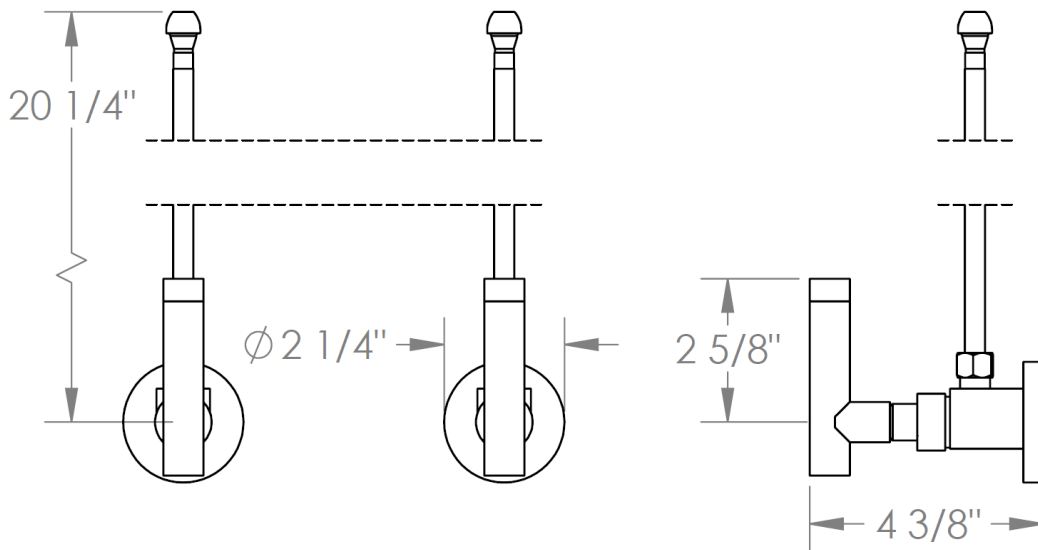

25-MAS2-IN14

Lavatory Angle Stop Kit

1/2" IPS x 3/8" OD Compression

WATERMARK DESIGNS 1/29/2019

350 Dewitt Ave Brooklyn NY 11207 USA T 718 257 2800 F 718 257 2144 info@watermark-designs.com