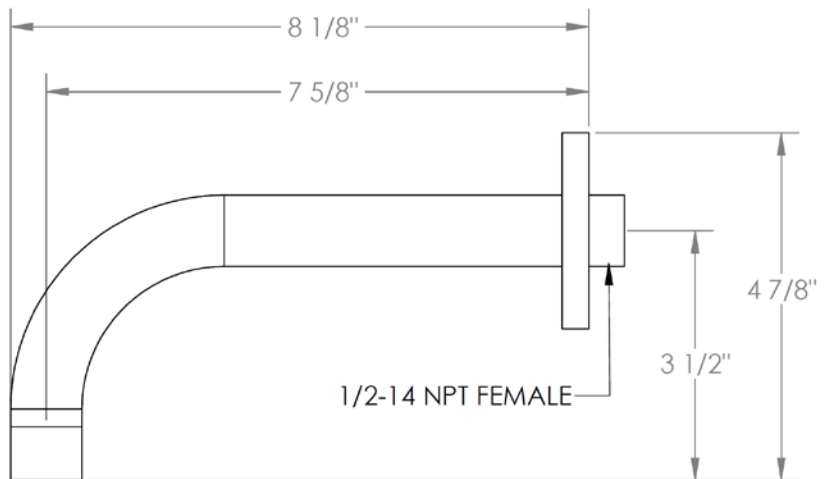

23-WBS

Wall Mounted Tub Spout

Meets the applicable requirements of ASME A112.18.1-2005/CSA B125.1-05, entitled "Plumbing Supply Fittings"