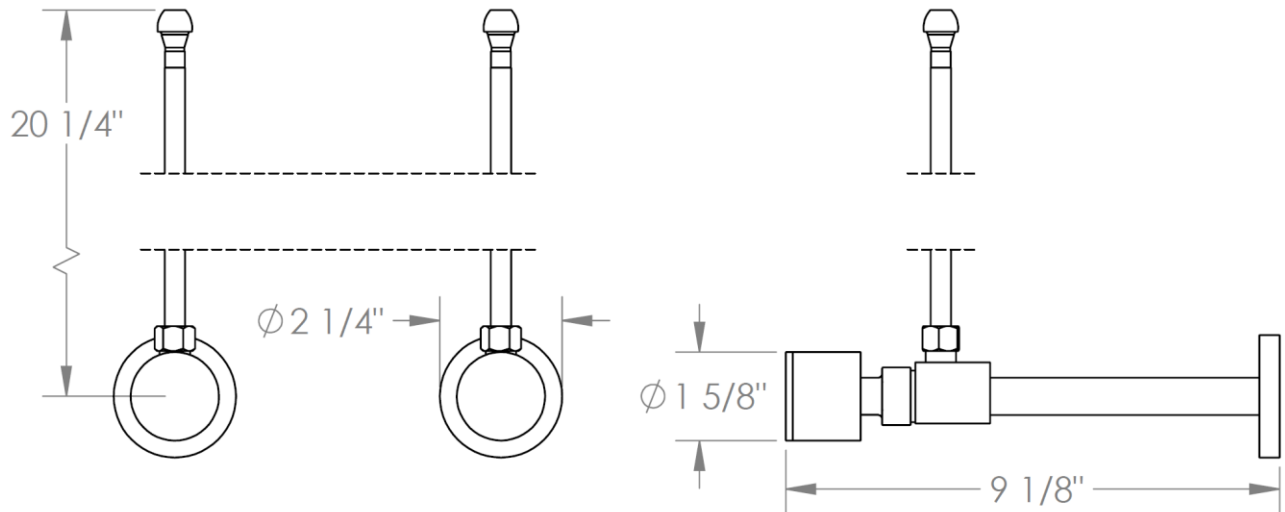

22-MAS3-TIA

Lavatory Angle Stop Kit

1/2" Sweat x 3/8" OD Compression

WATERMARK DESIGNS 1/24/2019

350 Dewitt Ave Brooklyn NY 11207 USA T 718 257 2800 F 718 257 2144 info@watermark-designs.com