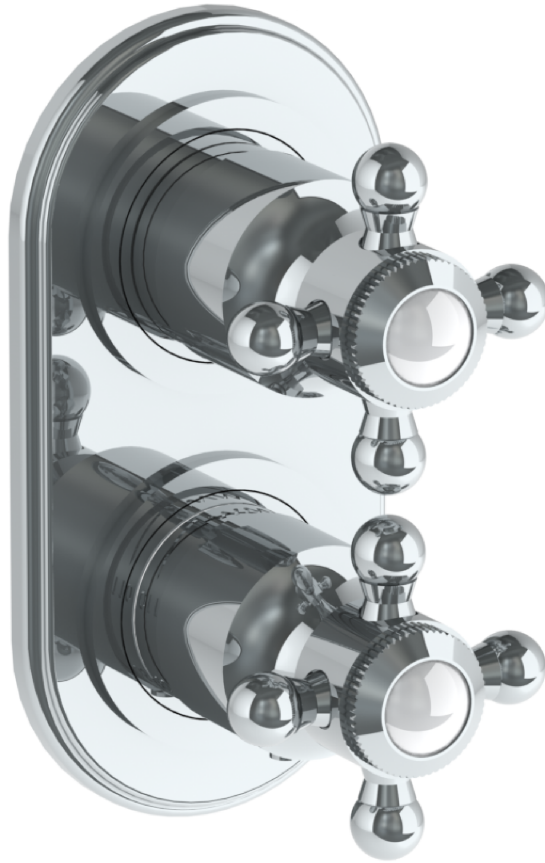

206-T25-V

Wall Mounted Mini Thermostatic Trim Kit with Built-In Control
For use with SS-TH60, SS-TH70, or SS-TH80 concealed rough

Meets the applicable requirements of ASME A112.18.1-2005/CSA B125.1-05, entitled "Plumbing Supply Fittings"