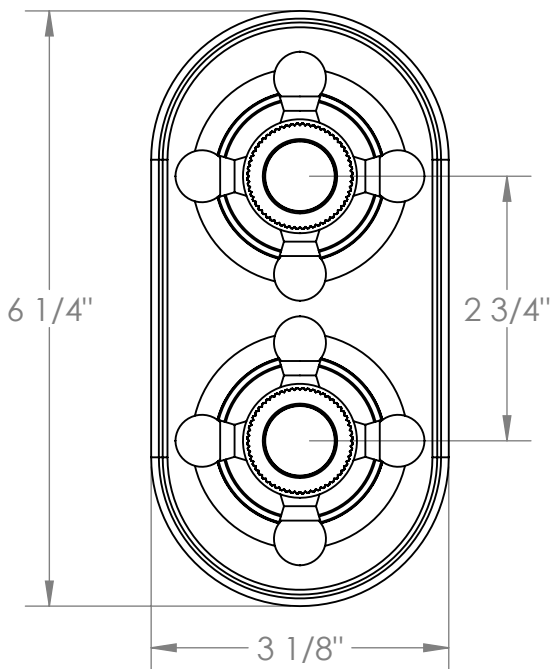

206-T25-V

Wall Mounted Mini Thermostatic Trim Kit with Built-In Control
For use with SS-TH60, SS-TH70, or SS-TH80 concealed rough

Meets the applicable requirements of ASME A112.18.1-2005/CSA B125.1-05, entitled "Plumbing Supply Fittings"