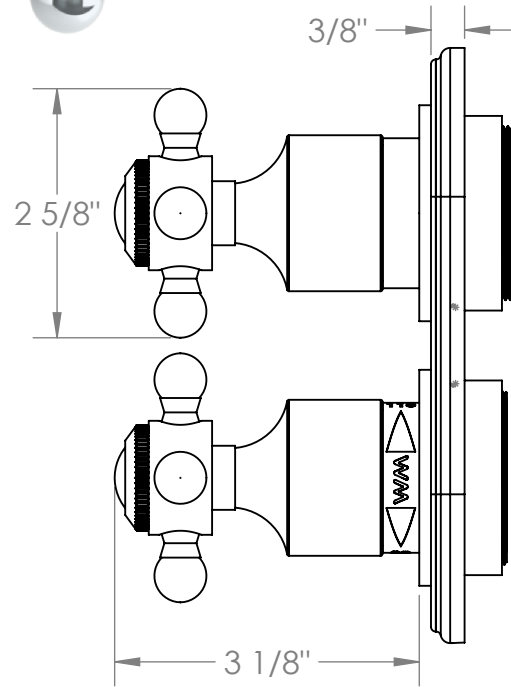

206-T25-V

Wall Mounted Mini Thermostatic Trim Kit with Built-In Control
For use with SS-TH60, SS-TH70, or SS-TH80 concealed rough

Meets the applicable requirements of ASME A112.18.1-2005/CSA B125.1-05, entitled "Plumbing Supply Fittings"