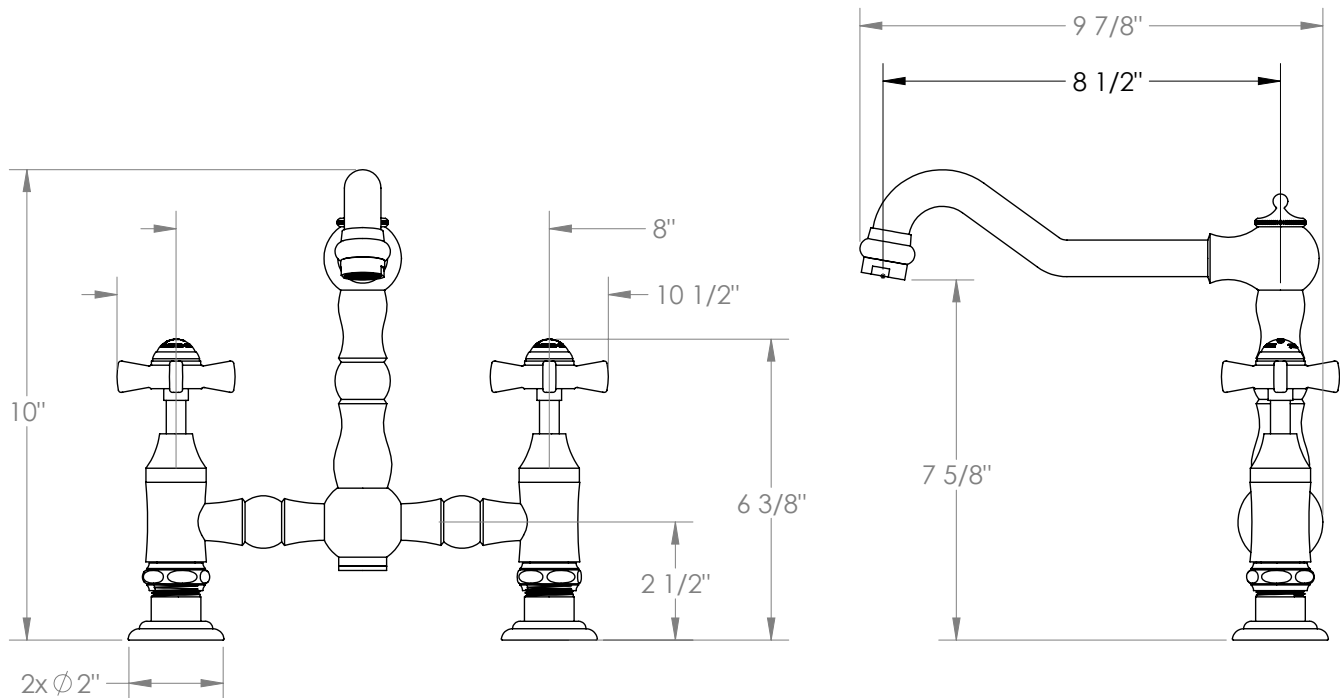

WATERMARK

BROOKLYN, NEW YORK

Paris
206-7.5-S1

Deck Mounted, Bridge Kitchen Faucet

- Fits Deck Up To 2" Thick
- Recommended Mounting Hole: 1-1/8"
- All Lead-Free Brass Construction
- Flow Rate: 1.75 GPM
- 1/4 Turn Ceramic Cartridge
- 360° Rotating Spout
- Professional Installation Required

Available in all finishes shown on the [Watermark Designs website](https://www.watermarkdesigns.com)

Meets the applicable requirements of ASME A112.18.1-2005/CSA B125.1-05, entitled "Plumbing Supply Fittings".