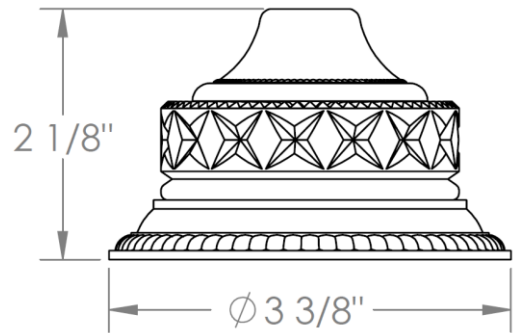

ESCUTCHEON TRIM OPTIONS

AA - VENICE

BB - GENOA