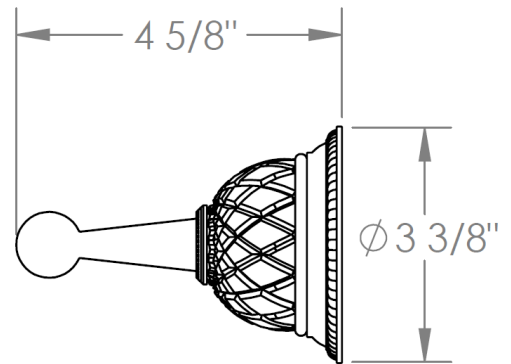

**180-0.4-\_\_**  
Wall Mounted Paper Holder