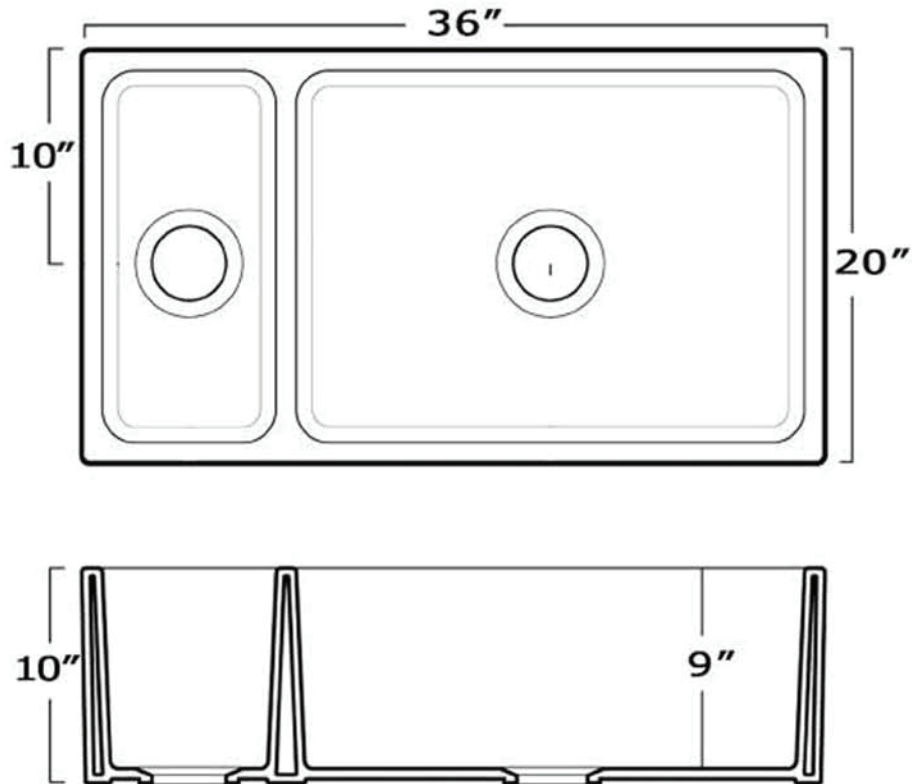

WHQDB542

Large Bowl Dimensions

24" x 17" x 9"

Small Bowl Dimensions

8" x 17" x 9"

As Whitehaus Collection® Farmhaus Fireclay Sinks are individually handmade, sink sizes can vary and all dimensions are approximate. We strongly recommend that your sink be supplied to your cabinetmaker prior to the fabrication of your kitchen cabinets and countertops.

Cutouts are not to be made until they are checked against your sink. Whitehaus Collection® recommends the use of a protective grid in the bottom of the sink to avoid potential scuffing from heavy-duty cookware.