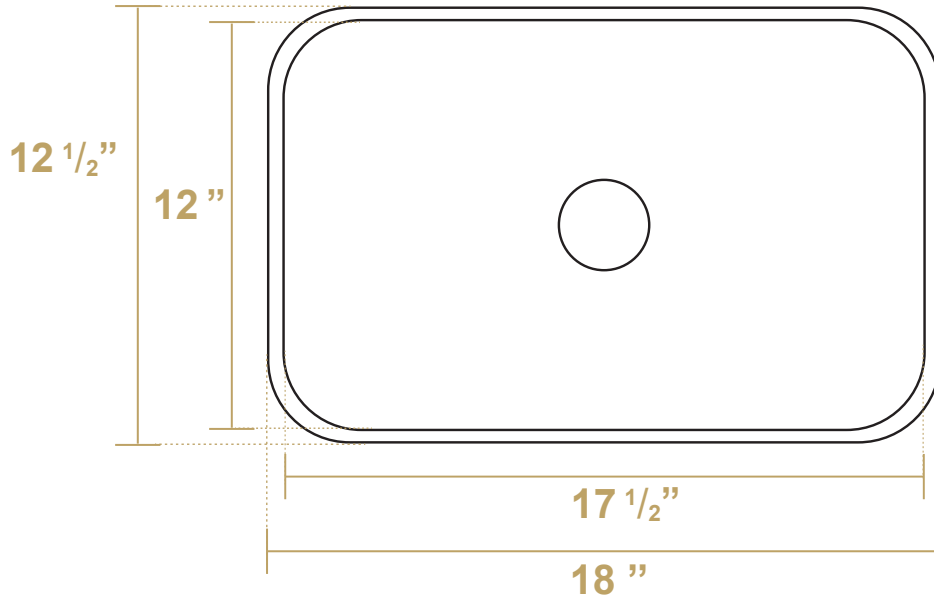

WH71333-F04

Overall Dimensions

18" x 12 1/2" x 5 1/2"

Inside Dimensions

17 1/2" x 12" x 4"

LIVE WITH STYLE!