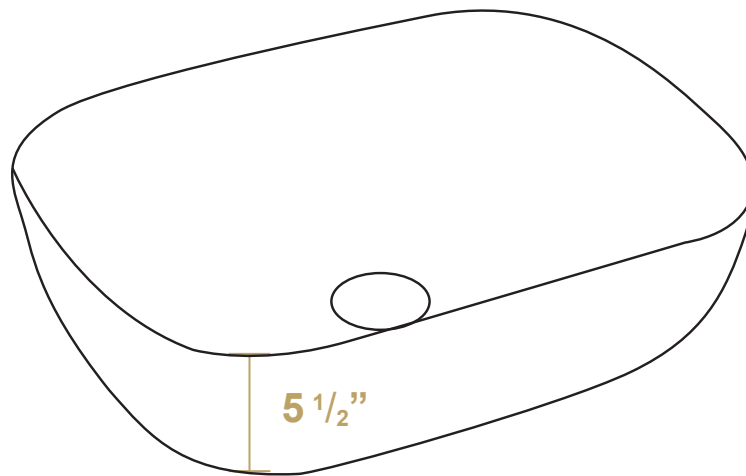

WH71333-F04

Overall Dimensions

18" x 12 1/2" x 5 1/2"

Inside Dimensions

17 1/2" x 12" x 4"

LIVE WITH STYLE!