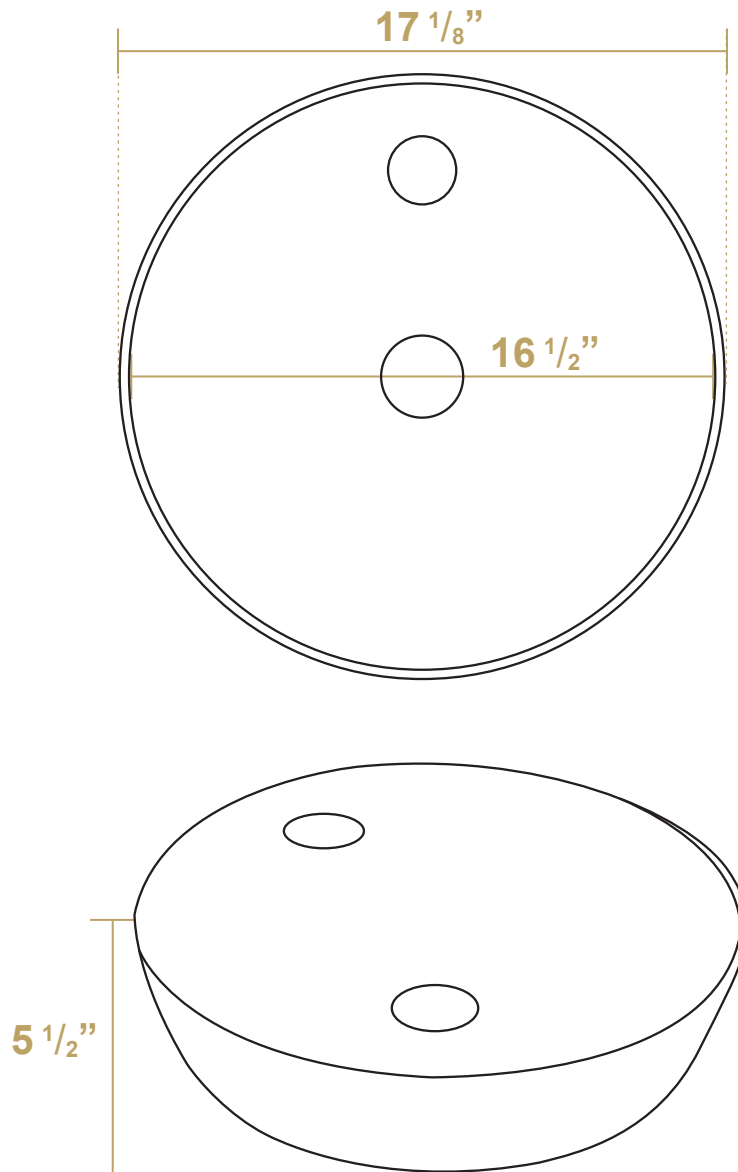

**WH71306-F04**

## **Overall Dimensions**

17 1/8" x 17 1/8" x 5 1/2"

## **Inside Dimensions**

16 1/2" x 16 1/2" x 4 1/2"

**LIVE WITH STYLE!**