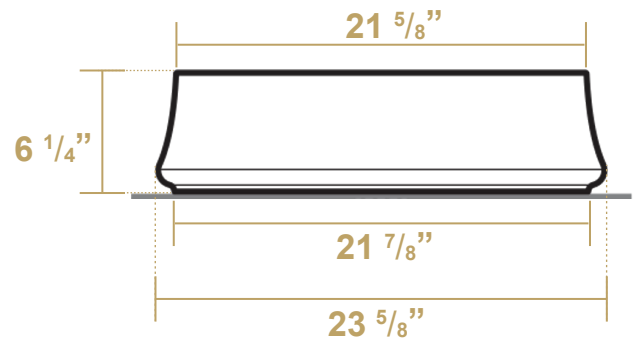

## B-SH04

### Overall Dimensions

23 5/8" x 16 3/4" x 6 1/4"

### Inside Dimensions

21 3/8" x 14 1/4" x 5 1/4"

Britannia

LIVE WITH STYLE!