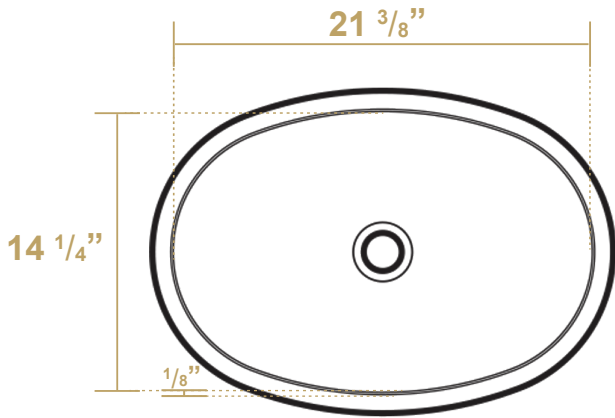

## B-SH04

### Overall Dimensions

23 5/8" x 16 3/4" x 6 1/4"

### Inside Dimensions

21 3/8" x 14 1/4" x 5 1/4"

Britannia

LIVE WITH STYLE!