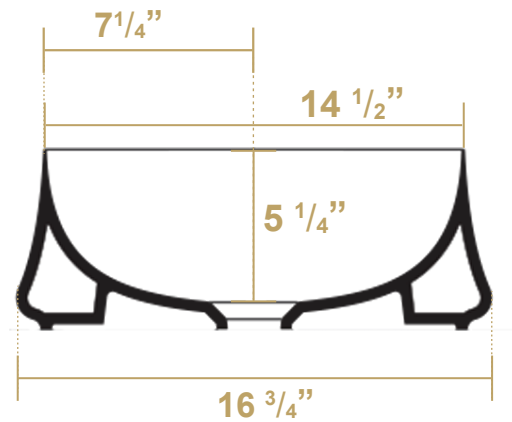

## B-SH04

### Overall Dimensions

23 5/8" x 16 3/4" x 6 1/4"

### Inside Dimensions

21 3/8" x 14 1/4" x 5 1/4"

Britannia

LIVE WITH STYLE!