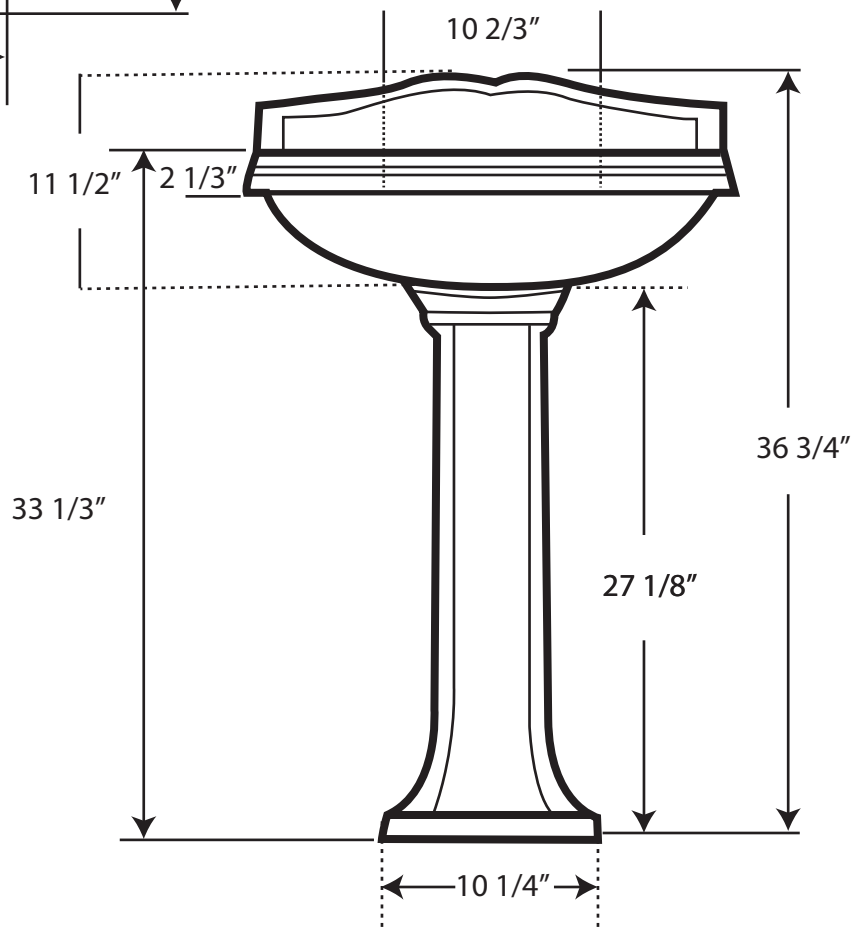

AR814-AR815

**Inside Dimensions:
16" x 11 1/4" x 6"**

LIVE WITH STYLE!