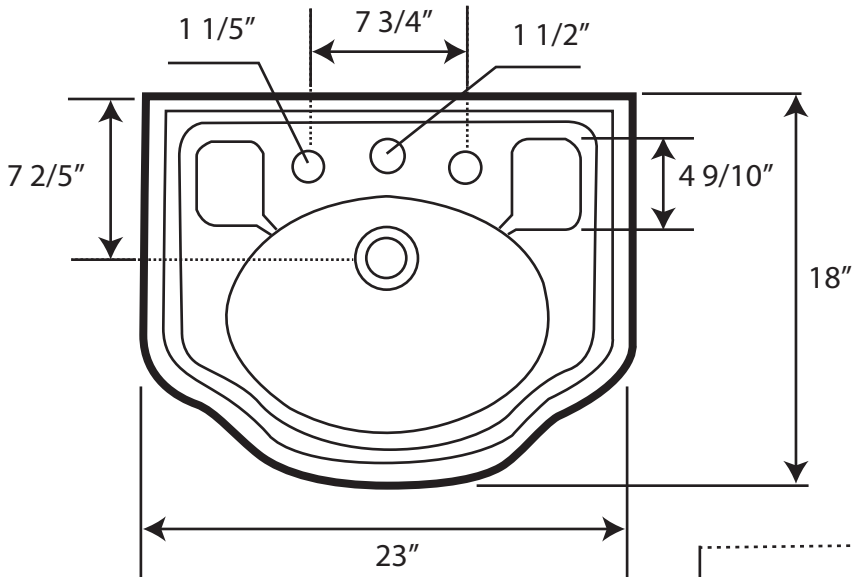

AR814-AR815

**Inside Dimensions:
16" x 11 1/4" x 6"**

LIVE WITH STYLE!