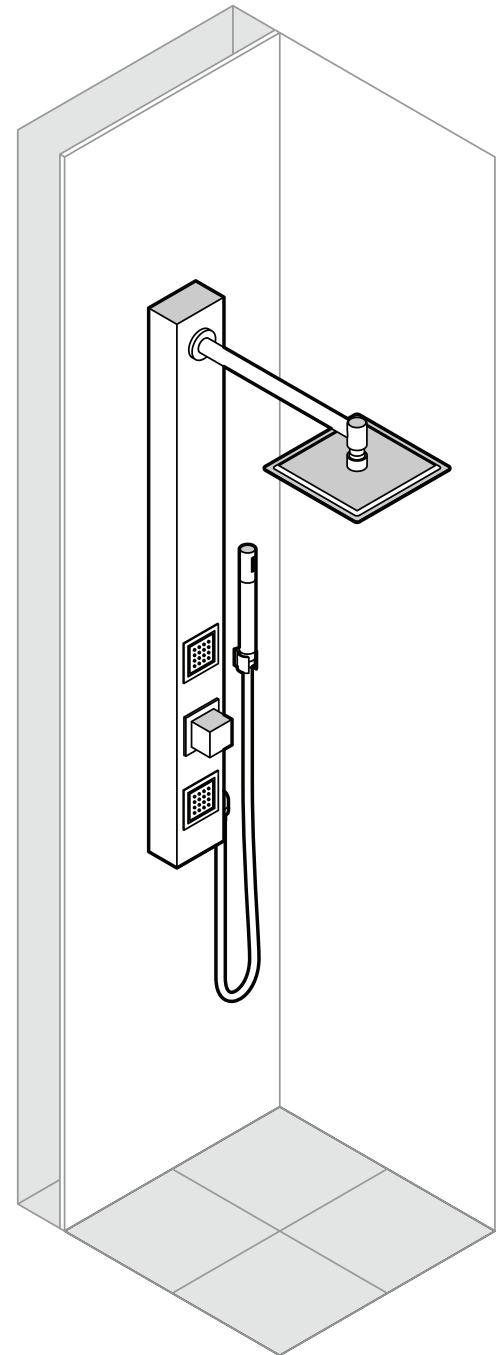

VIGO Orchid Shower Massage Panel
VG08014

PRODUCT FEATURES

- 3Diverter Valve™
- Hydrotherapy water pressure
- Install on flat or corner wall
- All parts included
- Rust-free materials
- Covered by VIGO's Limited Lifetime Warranty

CODES / STANDARDS

- cUPC Certified
- All VIGO bathroom shower panels are backed by a limited lifetime warranty

MEASUREMENTS

Height	39 3/8" (1000mm)
Width	4" (100mm)
Depth	19 3/8" (492.5mm)
Flow Rate	1.8 gpm
No. of Handles	1
No. of Jets	2
No. of Shower Heads	1
No. of Spray Pattern	1
Maximum Water Pressure - in psi	60