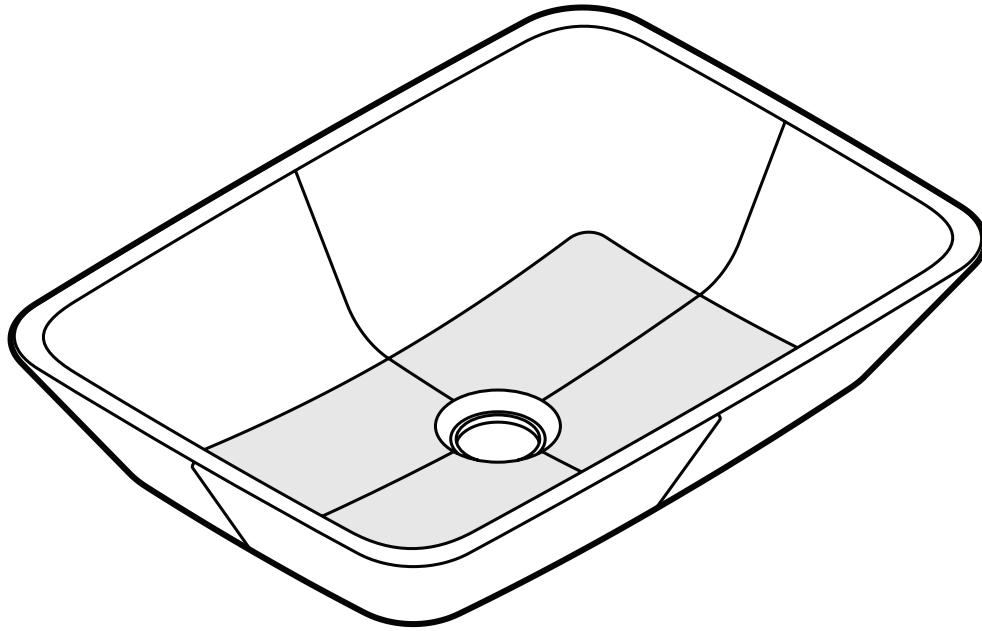

VIGO Matte Shell Sottile Citron Glass Rectangular Vessel Bathroom Sink  
VG07115

MEASUREMENTS	
Exterior Height	4 1/8" (105mm)
Exterior Width	13" (330mm)
Overall Length	18 1/8" (460mm)
Interior Width	12 1/8" (306mm)
Interior Length	17 1/4" (436mm)
Drain Opening	1 3/4" (45mm)

PRODUCT FEATURES
<ul style="list-style-type: none"> <li>• Above-counter installation is modern and spacious</li> <li>• MatteShell™ construction a reinforced tempered glass material</li> <li>• QuickDrain™ is engineered for fast and seamless draining</li> <li>• NonStickShield™ is non-stick resistant to support easy cleaning</li> <li>• Protected by VIGO's Limited Lifetime Warranty</li> </ul>