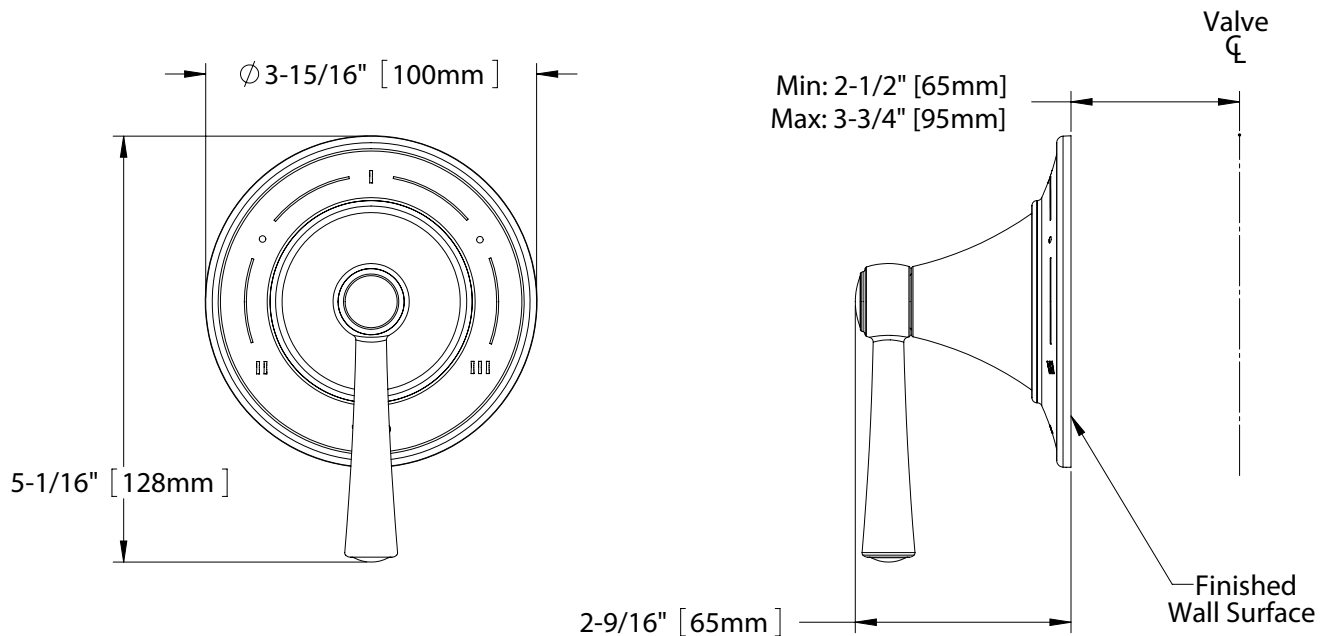

Three-way diverter trim with off shall have a lever handle. Product shall be TOTO Model TS210X#____ and required valve shall be TSMX, sold separately.

TS210X

Silas® Three-Way Diverter Trim with Off

SPECIFICATIONS

- Warranty Lifetime Limited Warranty (Residential Use)
One Year (Commercial Use)
- Material Brass
- Shipping Weight 1.7 lbs.
- Shipping Dimensions 7"L x 3-1/2"W x 4"H

INSTALLATION NOTES

VALVE REQUIRED:
Three-Way diverter valve with off model TSMX sold separately.