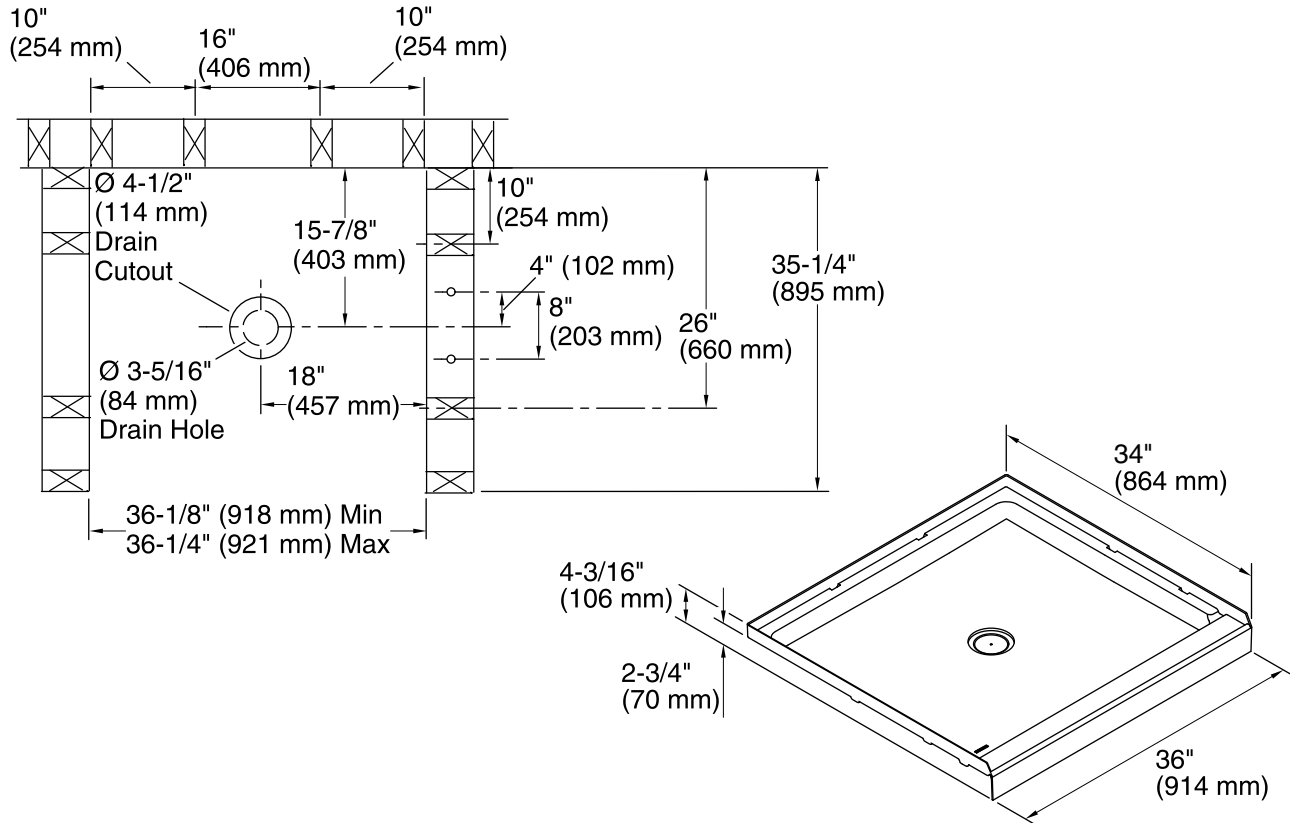

Features

- Full-length water containment guard and weep channels redirect water into the base, providing four-sided water containment
- Low, three-inch threshold provides easy entry and exit from the shower
- Suitable for a wide variety of wall types and shower doors
- Compatible with STORE+ shower walls
- Made of solid Vikrell® material for strength and durability
- Durable high-gloss finish provides a smooth, shiny surface that is easy to clean

Available Colors/Finishes

Color tiles intended for reference only.

Color	Code	Description
	0	White
	96	KOHLER Biscuit

Technical Information

All product dimensions are nominal.

Installation: Three-wall alcove

Drain location: Center

Weight: 23 lbs (10.4 kg)

Notes

Install this product according to the installation instructions.

Studs should be positioned roughly as shown.

Double studding is recommended for pivot shower door installations.