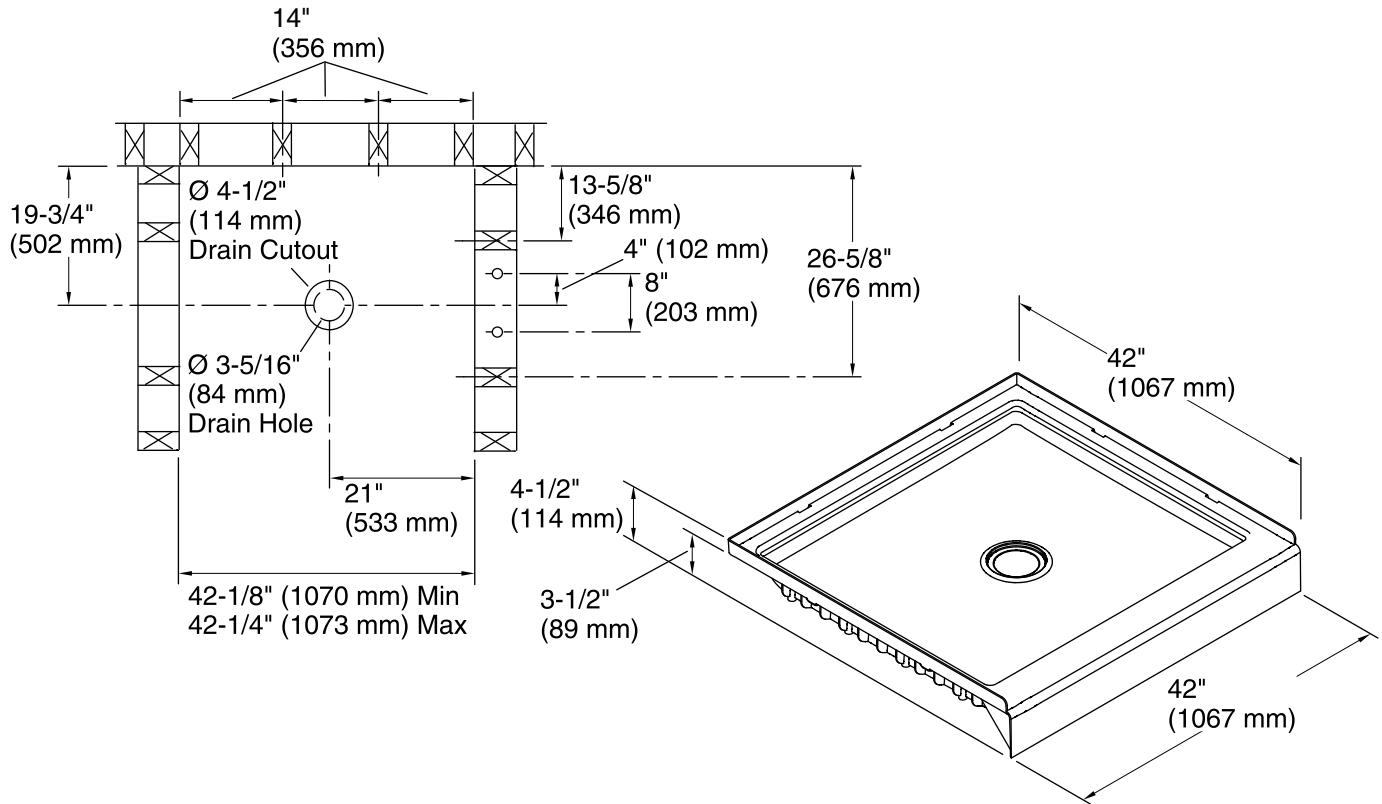

**Ensemble™**  
42" Square Shower Base  
**72151100**

**Features**

- 3-1/2" threshold
- Solid Vikrell material
- High-gloss finish with molded-in textured floor
- Center drain
- Suitable for tile-down application

See website for detailed warranty information.

**Available Colors/Finishes**

*Color tiles intended for reference only.*

Color	Code	Description
	0	White
	96	KOHLER Biscuit

**Technical Information**

All product dimensions are nominal.

- Installation: Three-wall alcove
- Drain location: Center
- Basin area, bottom: 33-13/16" x 36-5/16" (859 mm x 922 mm)

**Notes**

Install this product according to the installation instructions.