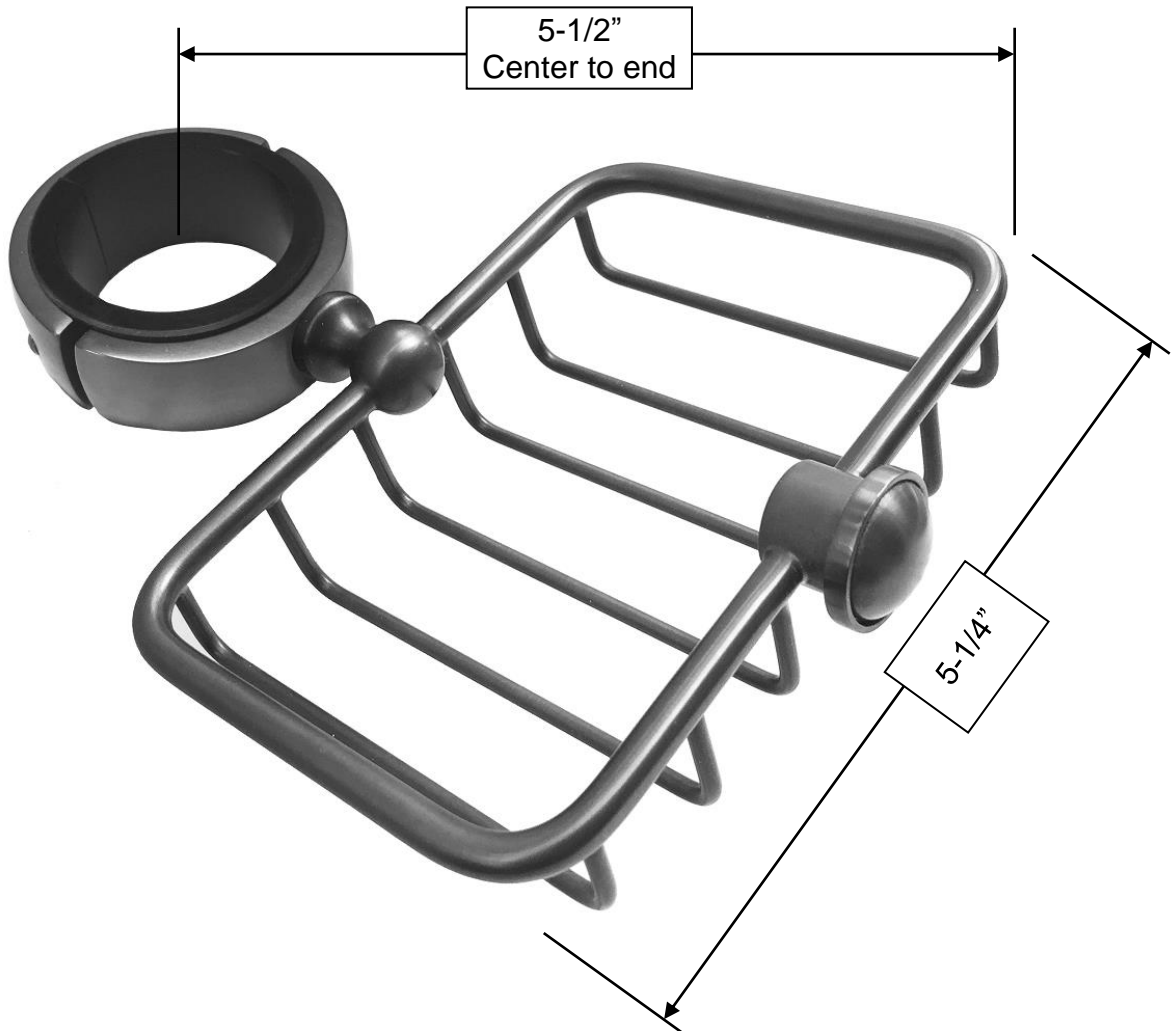

PRODUCT SPECIFICATIONS

Waterbridge Clamp with Soap Dish
WB-ACC-CLAMP-SD

Mar 2017

- Attaches to Waterbridge tees and elbows
- Custom finishes available
