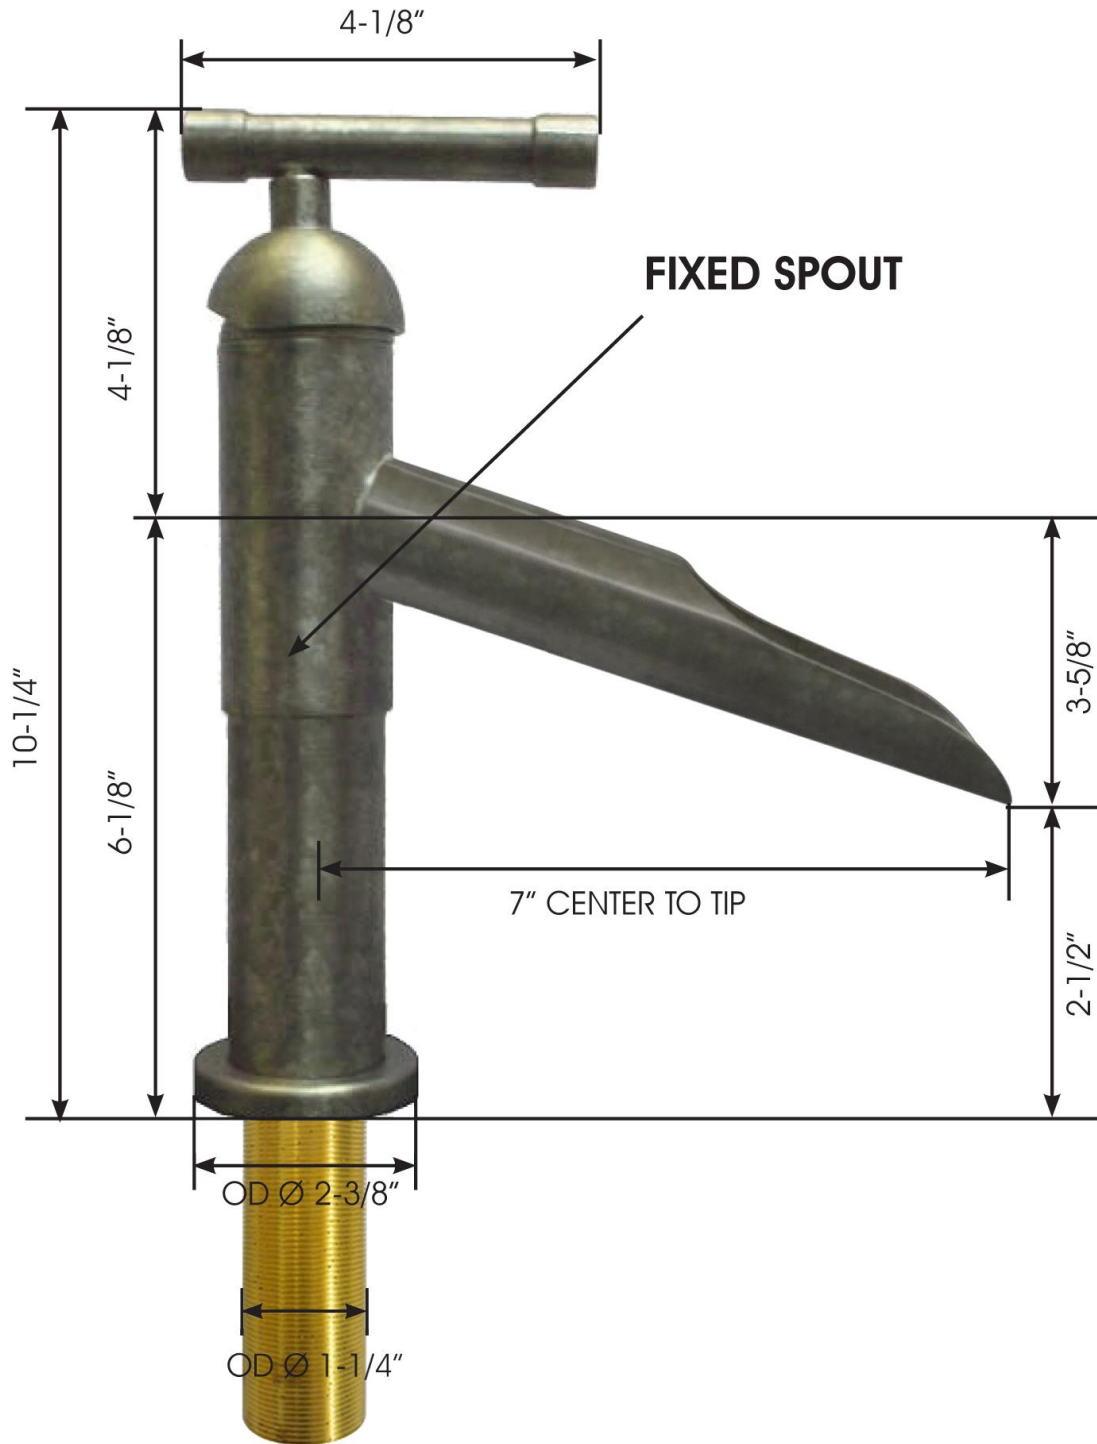

PRODUCT SPECIFICATIONS

Brut Short Faucet with Waterfall Spout BRUT-WF-S

Sep 2015

- ADA Compliant
- Includes Flip-Top Drain w/o overflow
- Custom sizes and finishes available

Connection	3/8" Compression
Valve	1/2"
GPM	1.2