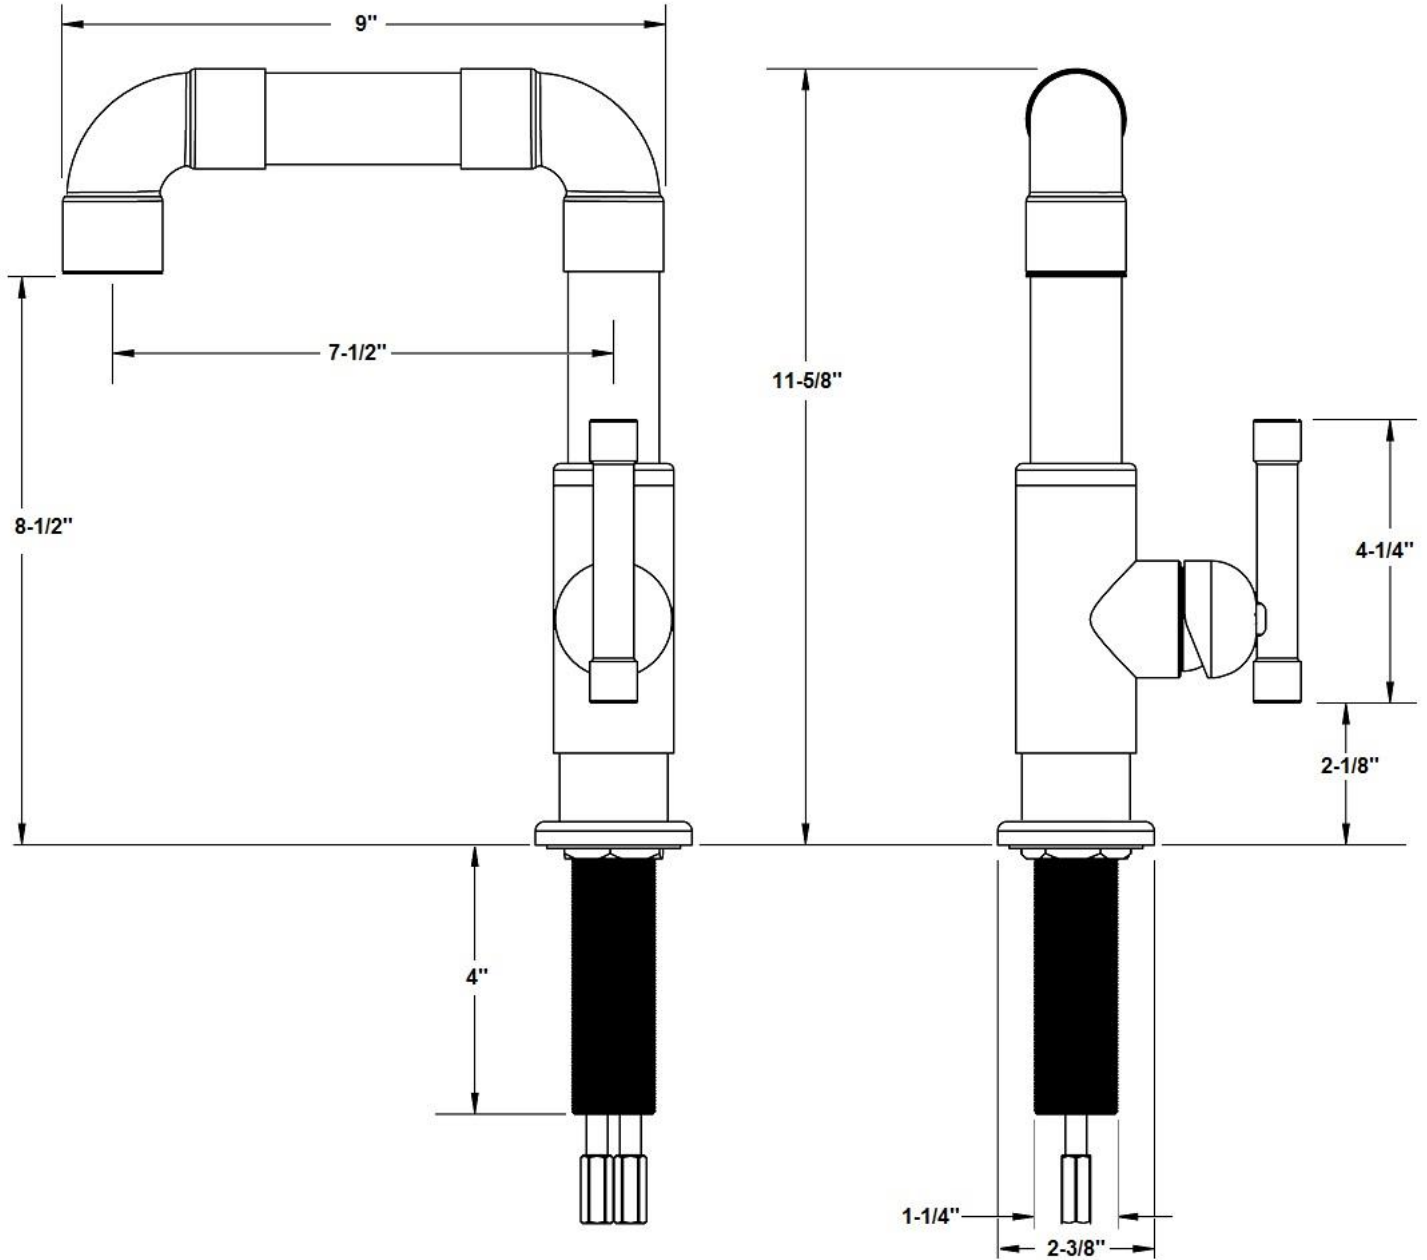

Feb 2018

PRODUCT SPECIFICATIONS

Brut Prep Faucet with Swivel Spout BRUT-PREP

- Swiveling Spout
- Countertop hole for faucet: 1-3/8"
- ADA Compliant
- Custom finishes available

Connection	3/8" Compression
GPM	1.8