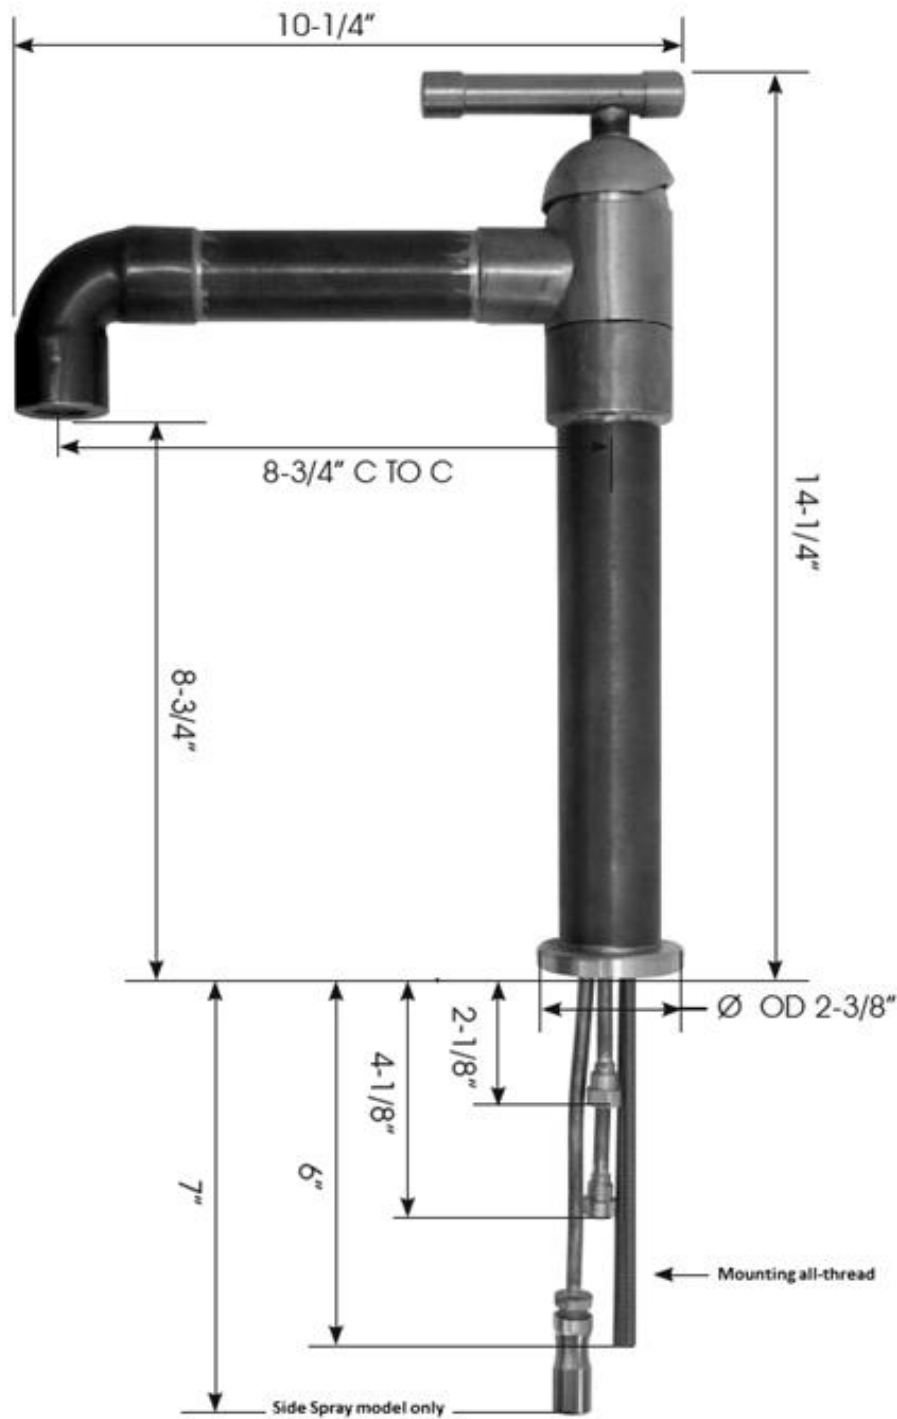

PRODUCT SPECIFICATIONS

Brut Kitchen Faucet with Swiveling Elbow Spout BRUT-LBO-SW

Oct 2017

- Swiveling Spout
- Countertop hole for faucet: 1-5/8"
- Countertop hole for side spray: 1-1/4"
- ADA Compliant
- Custom sizes and finishes available

Connection	3/8" Compression
Valve	1/2"
GPM	1.8