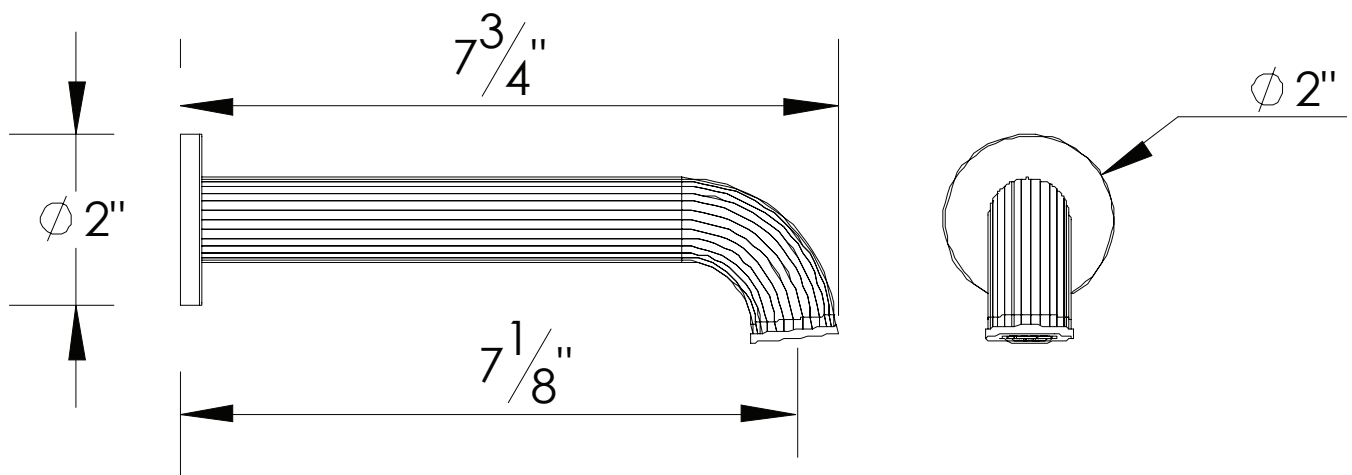

PRODUCT SPECIFICATION SHEET

ITEM # 3418AT

Tub spout

- 1/2" NPT female connection
- Spout center to wall distance 7-1/8"
- NOT RECOMMENDED TO BE USED IN ROMAN TUB APPLICATION

The measurements shown are for reference only. Products and specifications shown are subject to change without notice.