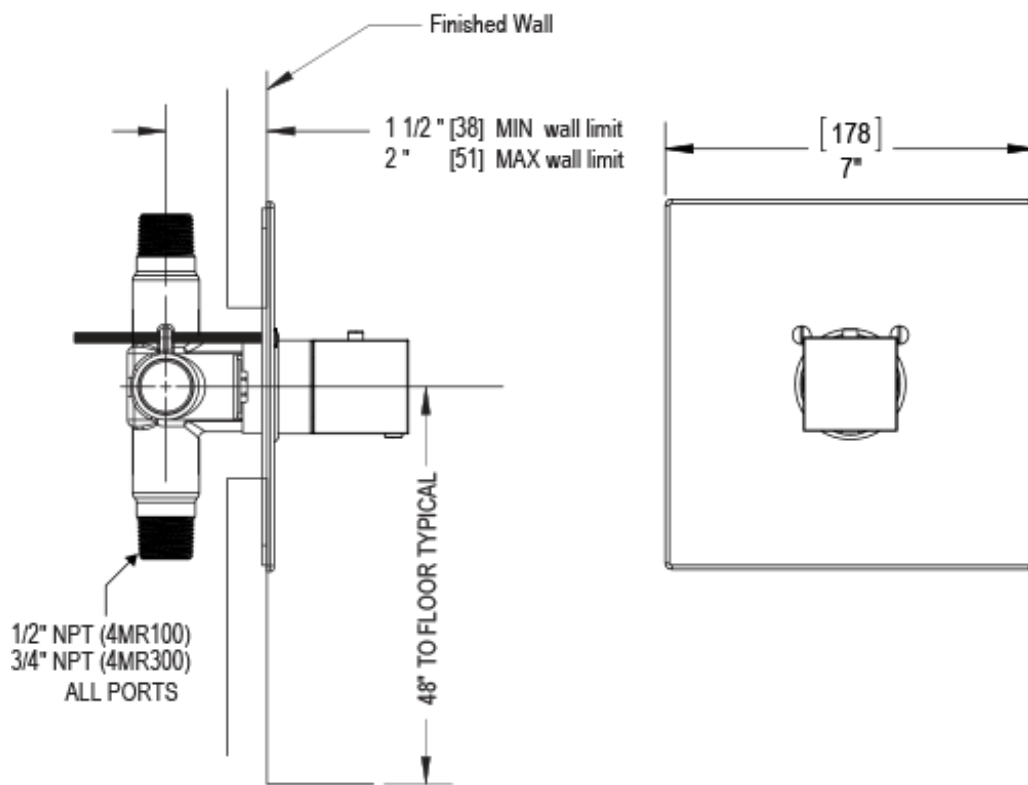

ADJUSTABLE SLIDE BAR WITH HAND HELD SHOWER ASSEMBLY

WALL MOUNT TUB SPOUT

THREE WAY DIVERTER WITH SHUT-OFFS IN BETWEEN FUNCTIONS

4" SHOWER HEAD WITH WALL MOUNT 16" SHOWER ARM & FLANGE

TEMPERATURE CONTROL VALVE WITH STOPS

INTEGRAL SUPPLY WITH 1/2" NPT X 1/2" NPSM X 3" NIPPLE