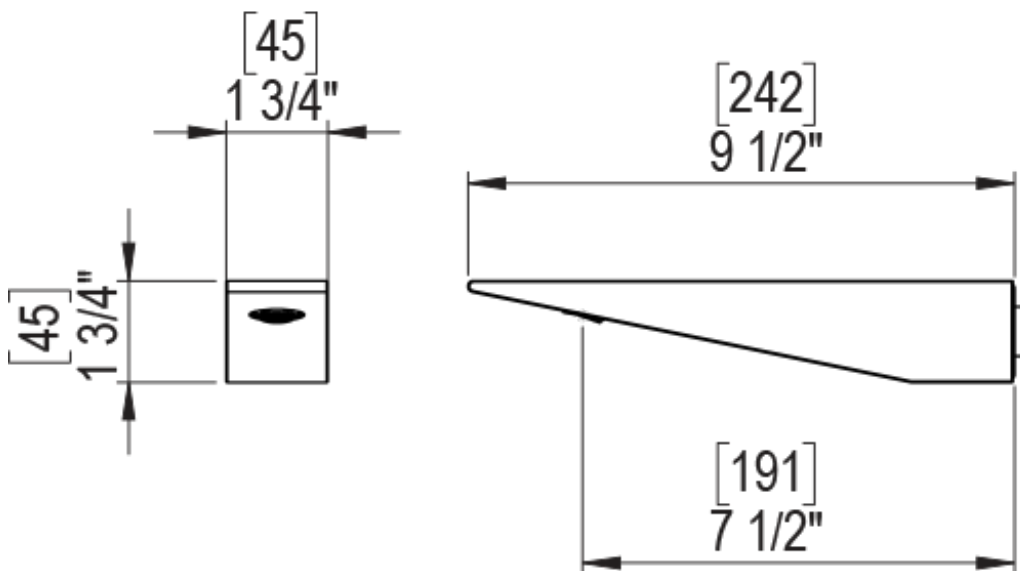

ADJUSTABLE SLIDE BAR WITH HAND HELD SHOWER ASSEMBLY

WALL MOUNT TUB SPOUT

THREE WAY DIVERTER WITH SHUT-OFFS IN BETWEEN FUNCTIONS

4" SHOWER HEAD WITH WALL MOUNT 16" SHOWER ARM & FLANGE

TEMPERATURE CONTROL VALVE WITH STOPS

INTEGRAL SUPPLY WITH 1/2" NPT X 1/2" NPSM X 3" NIPPLE