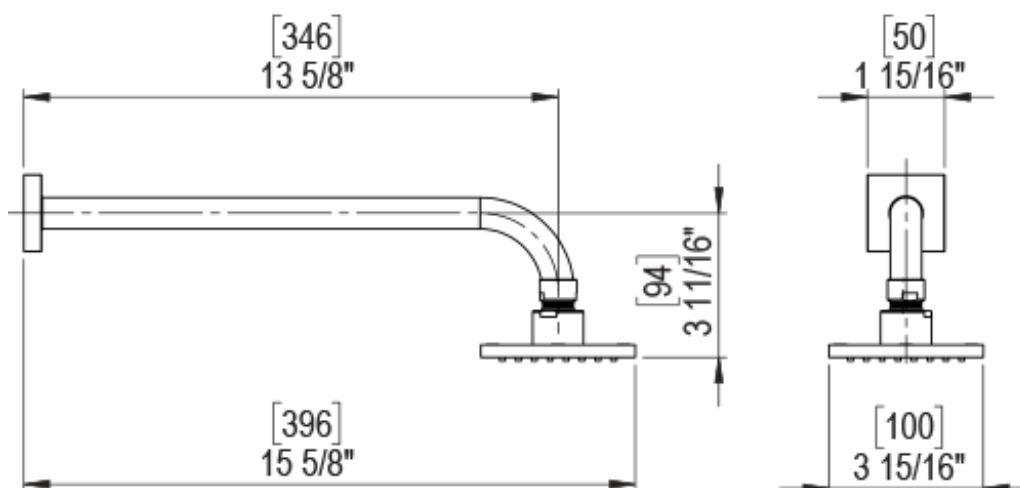

ADJUSTABLE SLIDE BAR WITH HAND HELD SHOWER ASSEMBLY

WALL MOUNT TUB SPOUT

THREE WAY DIVERTER WITH SHUT-OFFS IN BETWEEN FUNCTIONS

4" SHOWER HEAD WITH WALL MOUNT 16" SHOWER ARM & FLANGE

TEMPERATURE CONTROL VALVE WITH STOPS

INTEGRAL SUPPLY WITH 1/2" NPT X 1/2" NPSM X 3" NIPPLE