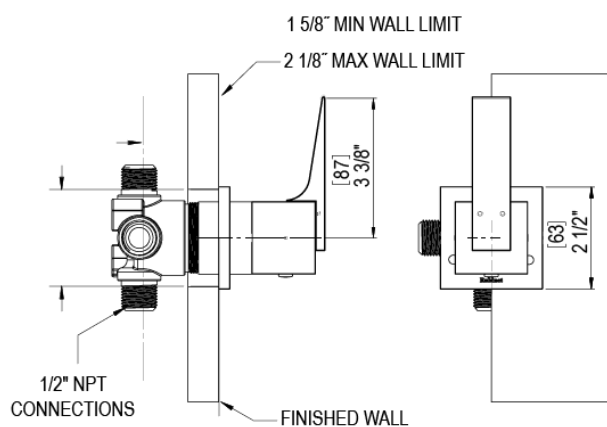

ADJUSTABLE SLIDE BAR WITH HAND HELD SHOWER ASSEMBLY

WALL MOUNT TUB SPOUT

THREE WAY DIVERTER WITH SHUT-OFFS IN BETWEEN FUNCTIONS

4" SHOWER HEAD WITH WALL MOUNT 16" SHOWER ARM & FLANGE

TEMPERATURE CONTROL VALVE WITH STOPS

INTEGRAL SUPPLY WITH 1/2" NPT X 1/2" NPSM X 3" NIPPLE