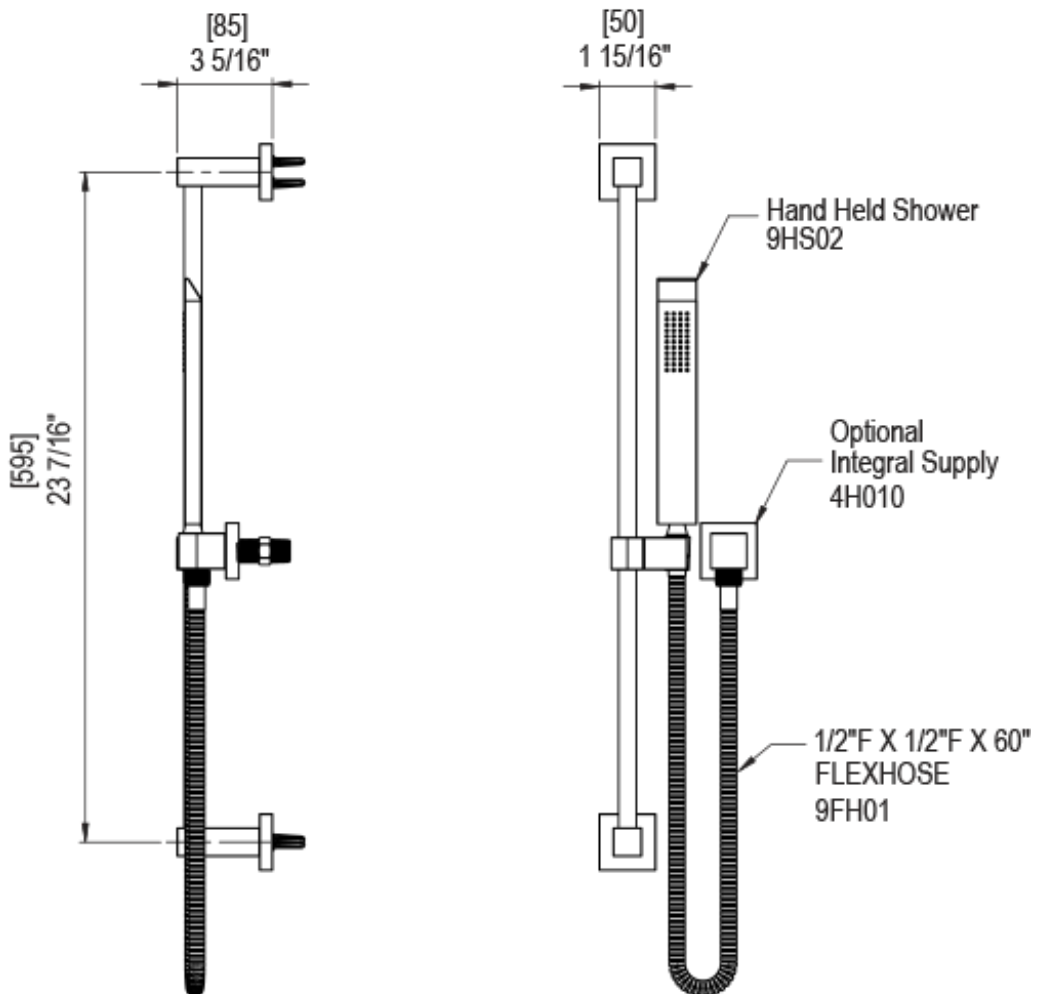

ADJUSTABLE SLIDE BAR WITH HAND HELD SHOWER ASSEMBLY

WALL MOUNT TUB SPOUT

THREE WAY DIVERTER WITH SHUT-OFFS IN BETWEEN FUNCTIONS

4" SHOWER HEAD WITH WALL MOUNT 16" SHOWER ARM & FLANGE

TEMPERATURE CONTROL VALVE WITH STOPS

INTEGRAL SUPPLY WITH 1/2" NPT X 1/2" NPSM X 3" NIPPLE