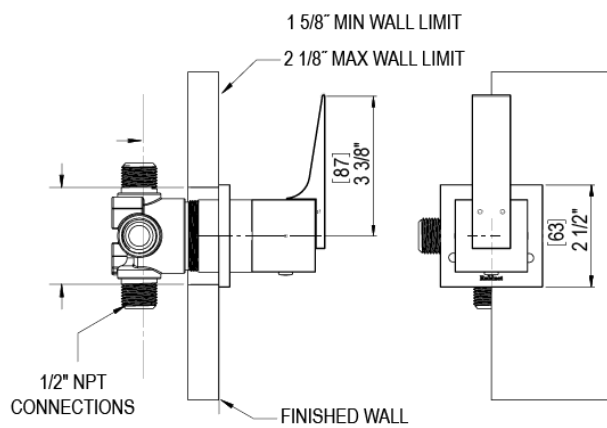

23RSLSCPN Specifications

ADJUSTABLE SLIDE BAR WITH HAND HELD SHOWER ASSEMBLY

WALL MOUNT TUB SPOUT

THREE WAY DIVERTER WITH SHUT-OFFS IN BETWEEN FUNCTIONS

4" SHOWER HEAD WITH WALL MOUNT 16" SHOWER ARM & FLANGE

TEMPERATURE CONTROL VALVE WITH STOPS

INTEGRAL SUPPLY WITH 1/2" NPT X 1/2" NPSM X 3" NIPPLE