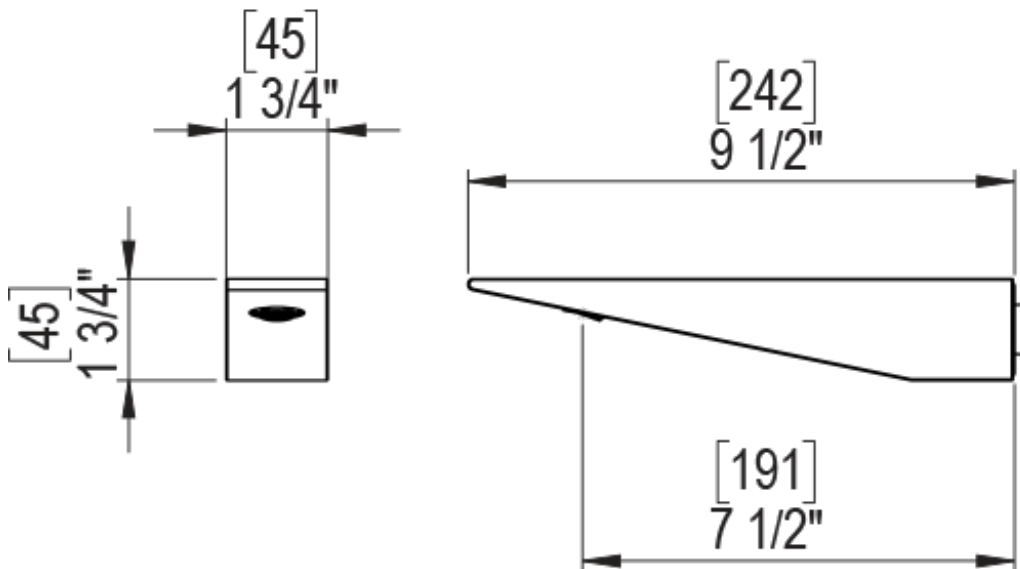

23RSLSCPN Specifications

ADJUSTABLE SLIDE BAR WITH HAND HELD SHOWER ASSEMBLY

WALL MOUNT TUB SPOUT

THREE WAY DIVERTER WITH SHUT-OFFS IN BETWEEN FUNCTIONS

4" SHOWER HEAD WITH WALL MOUNT 16" SHOWER ARM & FLANGE

TEMPERATURE CONTROL VALVE WITH STOPS

INTEGRAL SUPPLY WITH 1/2" NPT X 1/2" NPSM X 3" NIPPLE