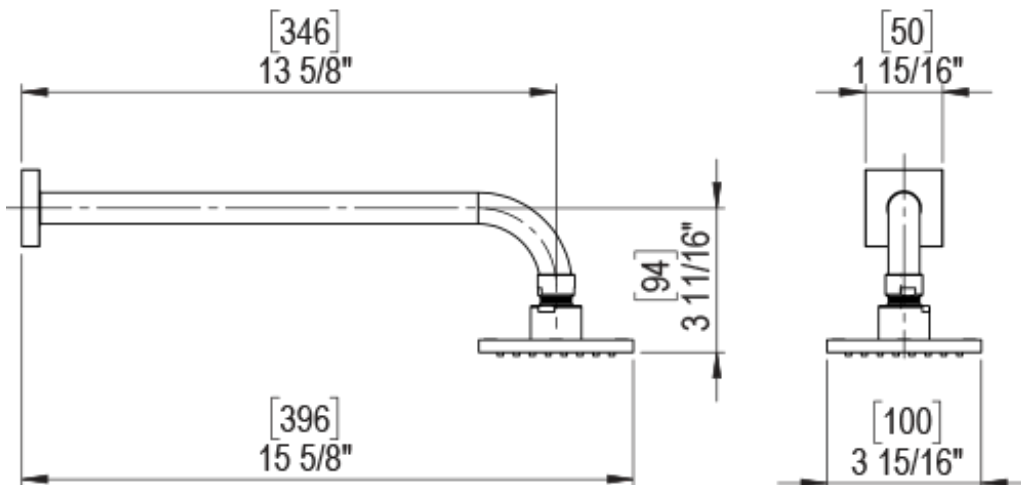

23RSLSCPN Specifications

ADJUSTABLE SLIDE BAR WITH HAND HELD SHOWER ASSEMBLY

WALL MOUNT TUB SPOUT

THREE WAY DIVERTER WITH SHUT-OFFS IN BETWEEN FUNCTIONS

4" SHOWER HEAD WITH WALL MOUNT 16" SHOWER ARM & FLANGE

TEMPERATURE CONTROL VALVE WITH STOPS

INTEGRAL SUPPLY WITH 1/2" NPT X 1/2" NPSM X 3" NIPPLE