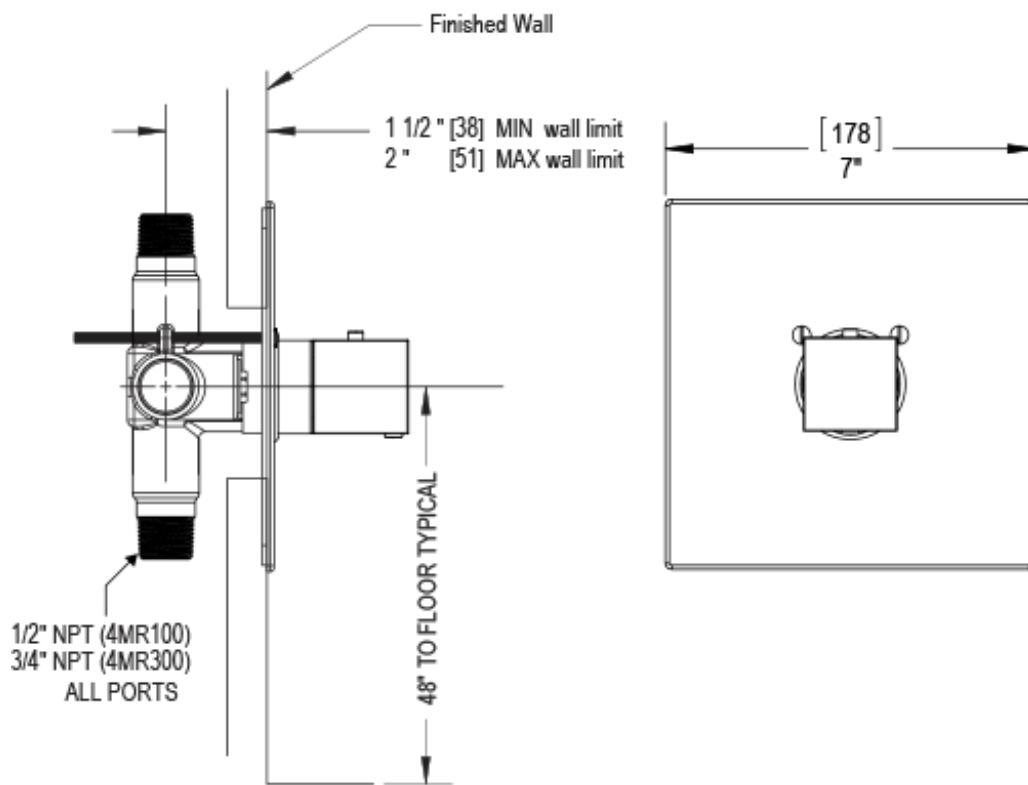

23RSLSCPN Specifications

ADJUSTABLE SLIDE BAR WITH HAND HELD SHOWER ASSEMBLY

WALL MOUNT TUB SPOUT

THREE WAY DIVERTER WITH SHUT-OFFS IN BETWEEN FUNCTIONS

4" SHOWER HEAD WITH WALL MOUNT 16" SHOWER ARM & FLANGE

TEMPERATURE CONTROL VALVE WITH STOPS

INTEGRAL SUPPLY WITH 1/2" NPT X 1/2" NPSM X 3" NIPPLE