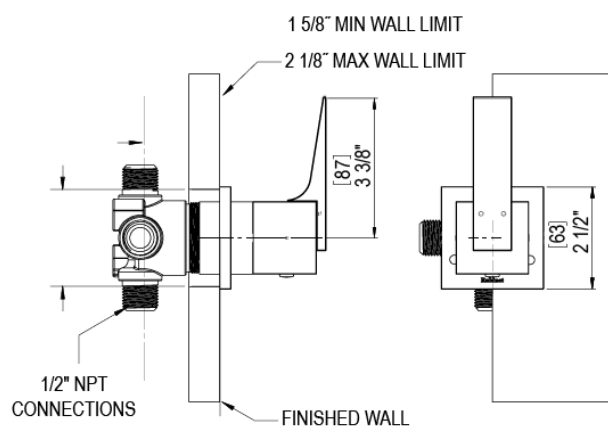

23RSLCHBK Specifications

ADJUSTABLE SLIDE BAR WITH HAND HELD SHOWER ASSEMBLY

WALL MOUNT TUB SPOUT

THREE WAY DIVERTER WITH SHUT-OFFS IN BETWEEN FUNCTIONS

4" SHOWER HEAD WITH WALL MOUNT 16" SHOWER ARM & FLANGE

TEMPERATURE CONTROL VALVE WITH STOPS

INTEGRAL SUPPLY WITH 1/2" NPT X 1/2" NPSM X 3" NIPPLE