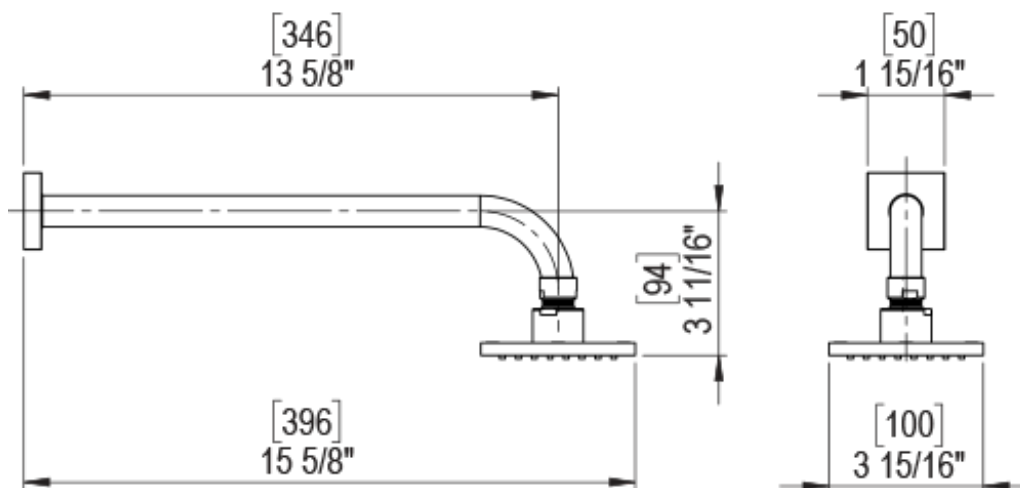

23RSLCHBK Specifications

ADJUSTABLE SLIDE BAR WITH HAND HELD SHOWER ASSEMBLY

WALL MOUNT TUB SPOUT

THREE WAY DIVERTER WITH SHUT-OFFS IN BETWEEN FUNCTIONS

4" SHOWER HEAD WITH WALL MOUNT 16" SHOWER ARM & FLANGE

TEMPERATURE CONTROL VALVE WITH STOPS

INTEGRAL SUPPLY WITH 1/2" NPT X 1/2" NPSM X 3" NIPPLE