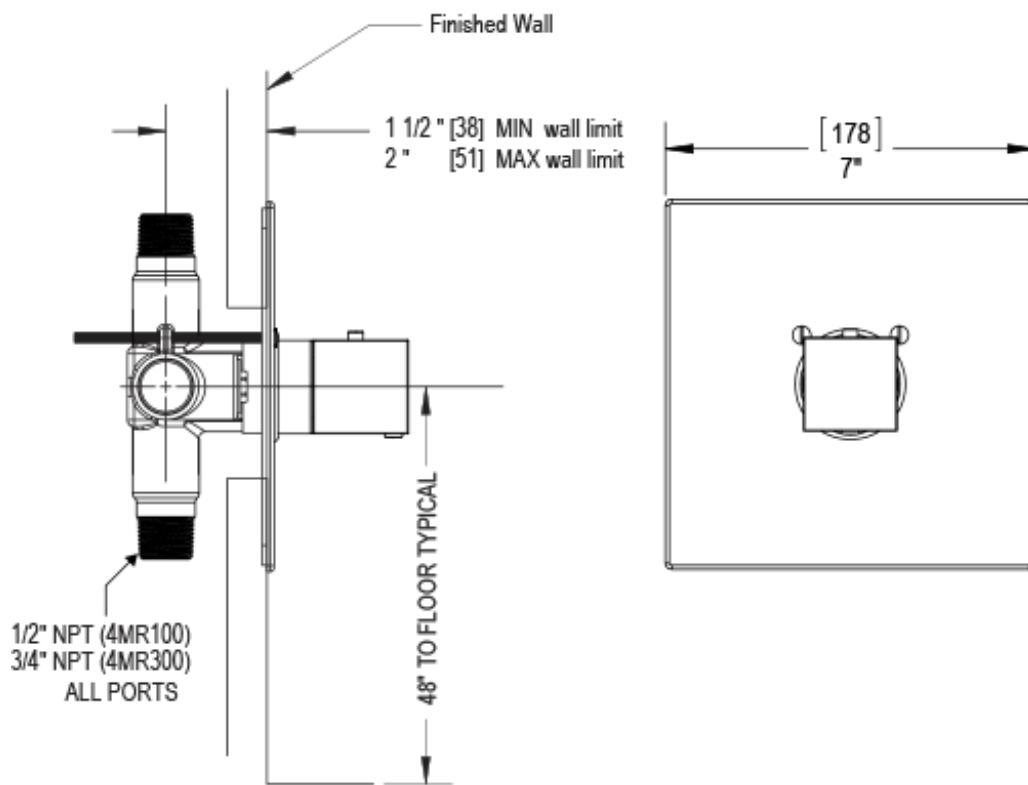

23RSLCHBK Specifications

ADJUSTABLE SLIDE BAR WITH HAND HELD SHOWER ASSEMBLY

WALL MOUNT TUB SPOUT

THREE WAY DIVERTER WITH SHUT-OFFS IN BETWEEN FUNCTIONS

4" SHOWER HEAD WITH WALL MOUNT 16" SHOWER ARM & FLANGE

TEMPERATURE CONTROL VALVE WITH STOPS

INTEGRAL SUPPLY WITH 1/2" NPT X 1/2" NPSM X 3" NIPPLE