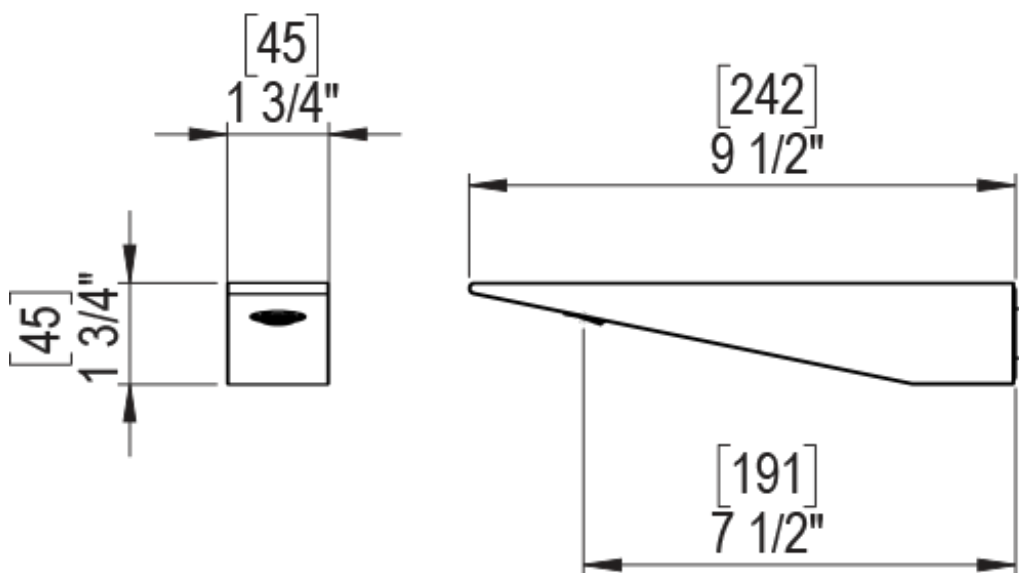

23RSLCHBK Specifications

ADJUSTABLE SLIDE BAR WITH HAND HELD SHOWER ASSEMBLY

WALL MOUNT TUB SPOUT

THREE WAY DIVERTER WITH SHUT-OFFS IN BETWEEN FUNCTIONS

4" SHOWER HEAD WITH WALL MOUNT 16" SHOWER ARM & FLANGE

TEMPERATURE CONTROL VALVE WITH STOPS

INTEGRAL SUPPLY WITH 1/2" NPT X 1/2" NPSM X 3" NIPPLE