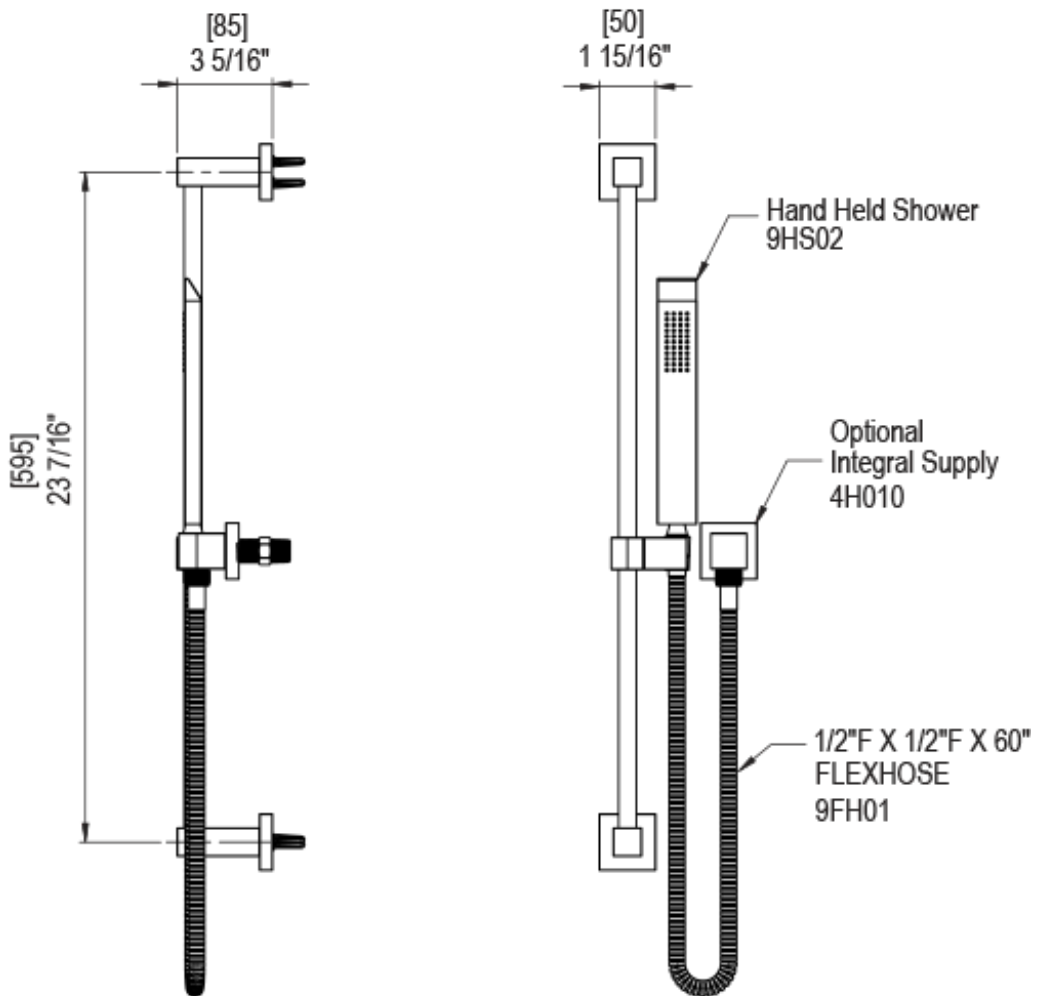

23RSLCHBK Specifications

ADJUSTABLE SLIDE BAR WITH HAND HELD SHOWER ASSEMBLY

WALL MOUNT TUB SPOUT

THREE WAY DIVERTER WITH SHUT-OFFS IN BETWEEN FUNCTIONS

4" SHOWER HEAD WITH WALL MOUNT 16" SHOWER ARM & FLANGE

TEMPERATURE CONTROL VALVE WITH STOPS

INTEGRAL SUPPLY WITH 1/2" NPT X 1/2" NPSM X 3" NIPPLE