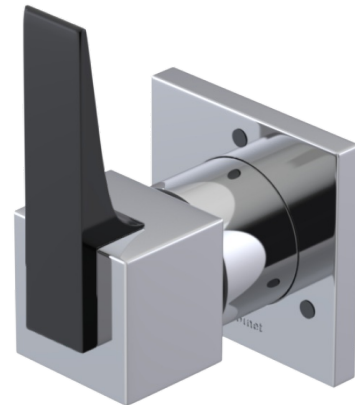

23RSLCHBK Specifications

ADJUSTABLE SLIDE BAR WITH HAND HELD SHOWER ASSEMBLY

WALL MOUNT TUB SPOUT

THREE WAY DIVERTER WITH SHUT-OFFS IN BETWEEN FUNCTIONS

4" SHOWER HEAD WITH WALL MOUNT 16" SHOWER ARM & FLANGE

TEMPERATURE CONTROL VALVE WITH STOPS

INTEGRAL SUPPLY WITH 1/2" NPT X 1/2" NPSM X 3" NIPPLE