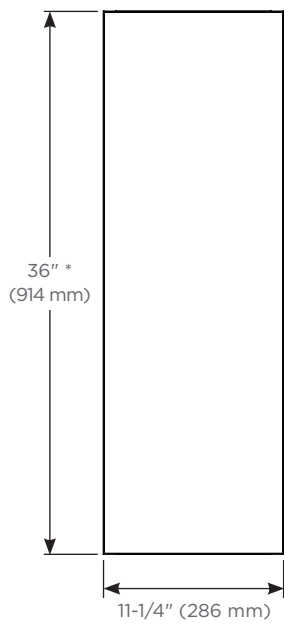

Construction

- Rust free Satin anodized aluminum construction
- Blum hinges standard
- 3 mirror design - rear of cabinet and both sides of door

Dimensions

Width: 11-1/4" (286 mm)
 Height: 36" (914 mm)
 Depth: 4-5/8" (117 mm) When surface mounted
 7/8" (22 mm) When recessed

Installation Options

Recessed Mount - Rough Opening - 10-1/2" W x 35-1/4" H x 4" D (267 mm W x 895 mm H x 102 mm D)

Surface Mount (Single Cabinet) - Reference Surface Mount Kit when ordering (P2SMKIT)

Pairs with Modular mirrors

Model Number Key

PL PORTRAY Series	Width	Height	Depth	Mirror Edge Style	Upgrade Option
P2C	12	36	D4	FP = Polished Edge FB = Bevel Edge	BA = No Upgrade SC = Slow Close Upgrade

Cabinet Dimensions

*Door is 1/8" (3 mm) smaller than cabinet

Rough-in Dimensions