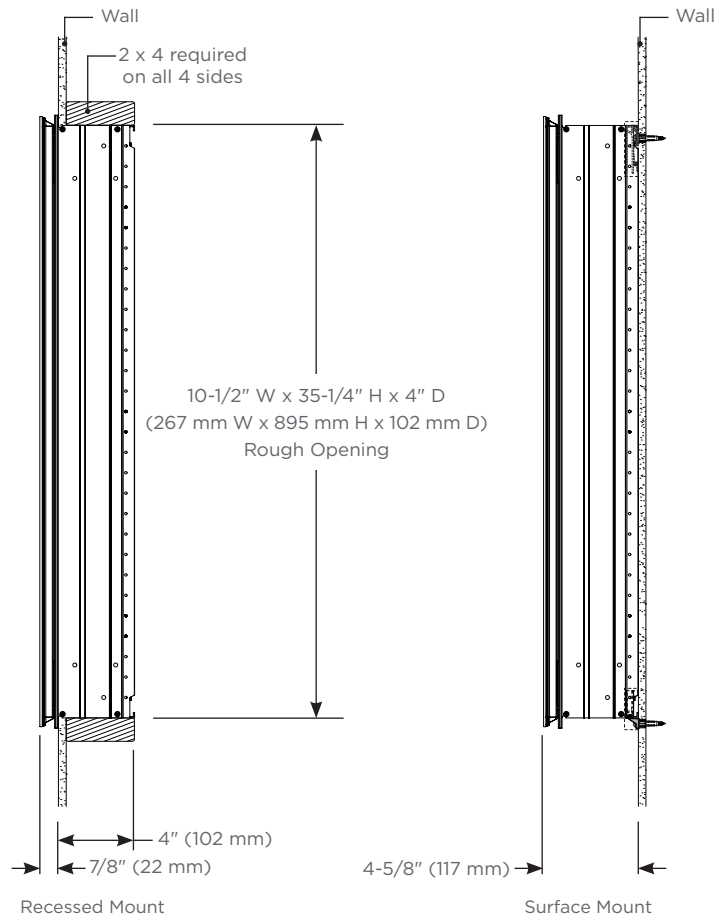

Construction

- Rust free Satin anodized aluminum construction
- Blum hinges standard
- 3 mirror design - rear of cabinet and both sides of door

Dimensions

Width: 11-1/4" (286 mm)
 Height: 36" (914 mm)
 Depth: 4-5/8" (117 mm) When surface mounted
 7/8" (22 mm) When recessed

Installation Options

Recessed Mount - Rough Opening - 10-1/2" W x 35-1/4" H x 4" D (267 mm W x 895 mm H x 102 mm D)

Surface Mount (Single Cabinet) - Reference Surface Mount Kit when ordering (P2SMKIT)

Pairs with Modular mirrors

Model Number Key

PL PORTRAY Series	Width	Height	Depth	Mirror Edge Style	Upgrade Option
P2C	12	36	D4	FP = Polished Edge FB = Bevel Edge	BA = No Upgrade SC = Slow Close Upgrade

Cabinet Dimensions

*Door is 1/8" (3 mm) smaller than cabinet

Rough-in Dimensions