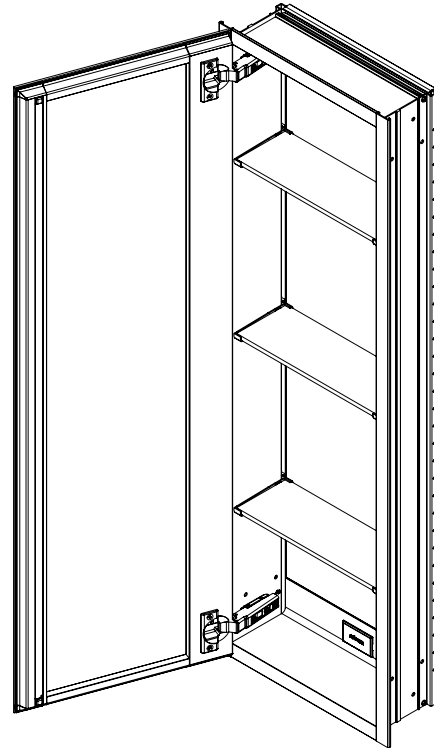

Features

- Modular Cabinet - combine multiple cabinets, lighting, or mirrors
- All cabinets are non-handed/reversible
- Mirrored interior with 4 adjustable, cantilevered glass shelves
- Cantilever shelving adjustable in 1" increments
- Includes installation hardware for recess mounting
- Can be recessed or surface mounted (surface mounting kit required)

Optional Features & Upgrades

- PORTRAY Quick Caddy (QUICKCADDY)
- Blum 110° slow close hinges
- Polished edge or 3/4" beveled front mirror
- Modular design with multiple installation options (See options below).
- Other widths/heights available ranging 12" to 24" wide, 20" to 72" high
- Glass Bins (GLASSBIN3.25, GLASSBIN5.25, GLASSBIN8.5)

Construction

- Rust free Satin anodized aluminum construction
- Blum hinges standard
- 3 mirror design - rear of cabinet and both sides of door

Dimensions

Width: 11-1/4" (286 mm)
Height: 36" (914 mm)
Depth: 4-5/8" (117 mm) When surface mounted
7/8" (22 mm) When recessed

Installation Options

Recessed Mount - Rough Opening - 10-1/2" W x 35-1/4" H x 4" D (267 mm W x 895 mm H x 102 mm D)

Surface Mount (Single Cabinet) - Reference Surface Mount Kit when ordering (P2SMKIT)

Pairs with Modular mirrors

Gangs to PL PORTRAY Series Cabinet - Reference PL PORTRAY Ganging Kit when ordering (P2RMGKIT, P2SM-GKIT)

Gangs to Vesper Lighting

Ganging Cabinet-to-Cabinet Arrangement