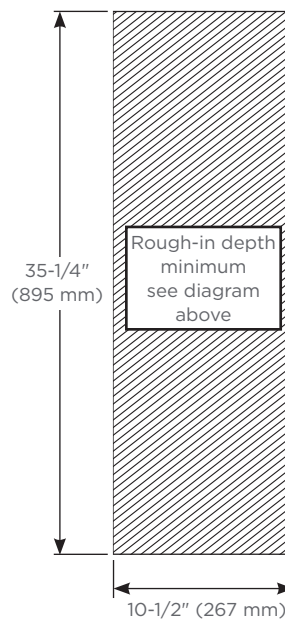

Construction

- Rust free Satin anodized aluminum construction
- Blum hinges standard
- 3 mirror design - rear of cabinet and both sides of door

Dimensions

Width: 11-1/4" (286 mm)
 Height: 36" (914 mm)
 Depth: 4-5/8" (117 mm) When surface mounted
 7/8" (22 mm) When recessed

Installation Options

Recessed Mount - Rough Opening - 10-1/2" W x 35-1/4" H x 4" D (267 mm W x 895 mm H x 102 mm D)

Surface Mount (Single Cabinet) - Reference Surface Mount Kit when ordering (P2SMKIT)

Pairs with Modular mirrors

Model Number Key

PL PORTRAY Series	Width	Height	Depth	Mirror Edge Style	Upgrade Option
P2C	12	36	D4	FP = Polished Edge FB = Bevel Edge	BA = No Upgrade SC = Slow Close Upgrade

Cabinet Dimensions

*Door is 1/8" (3 mm) smaller than cabinet

Rough-in Dimensions