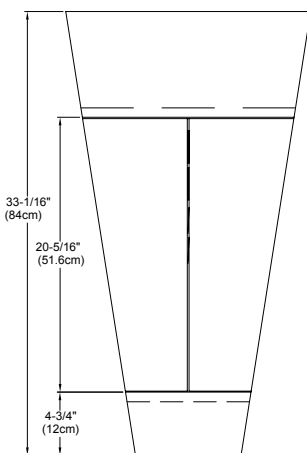

Oval cabinet with inside Glass shelf
 Matching finish throughout the interior - Glossy White (E23)
 Matching Mirror, Medicine Cabinet and Wall Cabinet

All Ronbow cabinets are made of solid hardwood or hardwood plywood and meet strict CARB Standards.
 No particle Board or Micro-Density Fiberboard (MDF) are used.

NOTE: Maximum width of door open - Upper 28-3/8" (72cm)
 Maximum width of door open - Lower 18-1/4" (46.2cm)

TOP

FRONT

SIDE

BACK