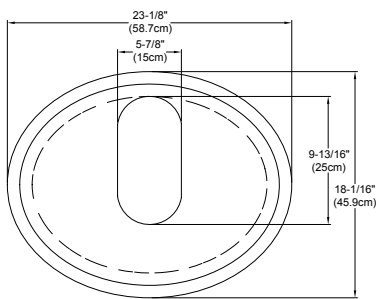

Oval cabinet with inside Glass shelf
 Matching finish throughout the interior - Glossy White (E23)
 Matching Mirror, Medicine Cabinet and Wall Cabinet

All Ronbow cabinets are made of solid hardwood or hardwood plywood and meet strict CARB Standards.
 No particle Board or Micro-Density Fiberboard (MDF) are used.

NOTE: Maximum width of door open - Upper 28-3/8" (72cm)
 Maximum width of door open - Lower 18-1/4" (46.2cm)

TOP

FRONT

SIDE

BACK