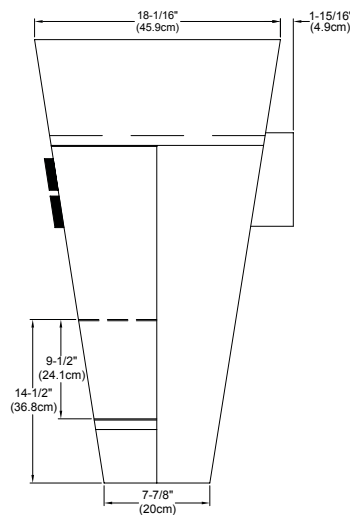

NOTE: Maximum width of door open - Upper 28-3/8" (72cm)
 Maximum width of door open - Lower 18-1/4" (46.2cm)

TOP

FRONT

SIDE

BACK