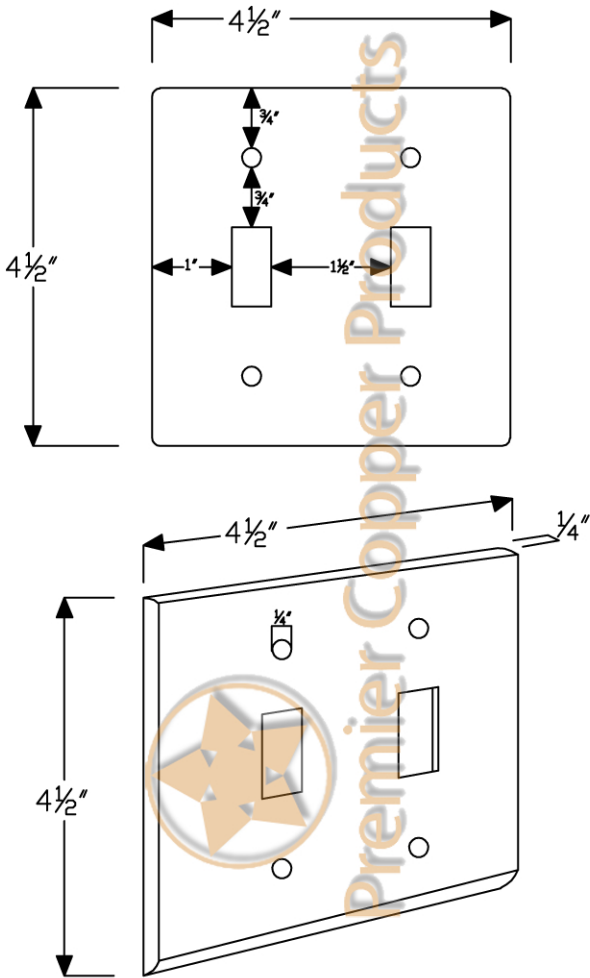

Premier Copper Products

ITEM# ST2 DOUBLE TOGGLE SWITCH COVER

DIMENSIONS: 4½" X 4½"
MATERIAL GAUGE: 18

IMPORTANT: THIS PRODUCT IS HAND CRAFTED AND FINISHES MAY VARY.