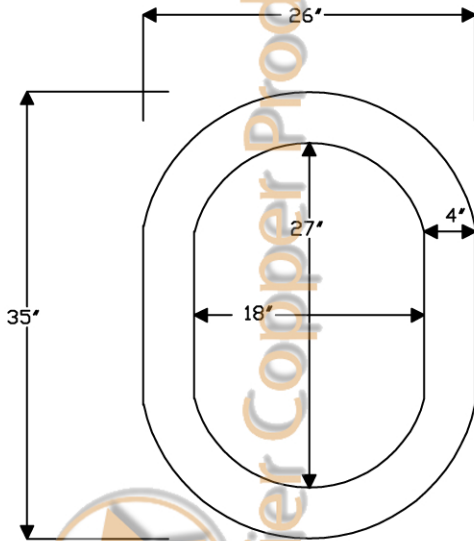

PREMIER
COPPER PRODUCTS

ITEM#:MF03526
35" HAND HAMMERED
OVAL COPPER MIRROR

DIMENSIONS: 26"X35"X1"

INNER DIMENSIONS: 18"X27"X1"

FINISH: DARK BROWN (OIL RUBBED BRONZE)

Premier Copper Products